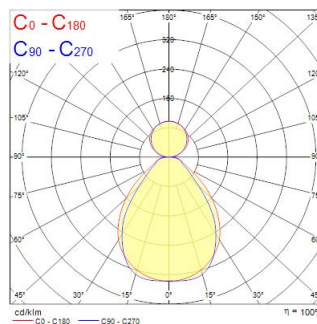

AREUM SUSPENDED 1500 D/I 4000K SSC WHITE

Code article 0042977

SYLVANIA

PROTM

AREUM SUSPENDED 1500 D/I 4000K SSC WHITE is a highly efficient suspended LED luminaire with 70% direct and 30% indirect light distribution. Ultra thin (17mm) aluminium body with rounded edges. Length 1500mm, width 300mm. White RAL9016 powder coated luminaire body, powder coated steel surface gearbox and Y-shape power feeded suspension cables. SylSmart Standalone capable. Luminous flux: 7000lm, Power consumption: 57W. Luminaire efficacy: 123lm/W. CRi (Ra)>80 4000K (Neutral White) LED, chromaticity tolerance: SDCM<3. Lifespan: L80B10 57,000h. UGR<19, Luminance at 65°<3000 cd/m2. Photobiological safety risk group 0. Electrical protection: Class I. Glow Wire Test 650°C.

Atouts techniques

Dimensions (mm)

Photométrie

Distance [m]	Cone diameter [m]	E171	E180	E190	E200	E210	E220	E230	E240	E250	E260	E270	E280	E290	E300	ILLUMINANCE [lx]
0.5	0.84 1.00	507	507	507	507	507	507	507	507	507	507	507	507	507	507	9485
1.0	1.67 2.01	507	507	507	507	507	507	507	507	507	507	507	507	507	507	2386
1.5	2.51 3.01	507	507	507	507	507	507	507	507	507	507	507	507	507	507	1052
2.0	3.34 4.01	507	507	507	507	507	507	507	507	507	507	507	507	507	507	592
2.5	4.18 5.02	507	507	507	507	507	507	507	507	507	507	507	507	507	507	379
3.0	5.02 6.02	507	507	507	507	507	507	507	507	507	507	507	507	507	507	260

Distance [m] Cone diameter [m] ILLUMINANCE [lx]

— C0 - C180 (Half beam angle: 90°)
— C90 - C270 (Half beam angle: 78.8°)

AREUM SUSPENDED 1500 D/I 4000K SSC WHITE

Code article 0042977

SYLVANIA

Données générales

Données optiques

Fixture luminous flux (lm)	7000
Luminaire efficacy (lm/W)	125
Température de couleur (K)	4000
Couleur de lumière	Neutral White
IRC (Ra)	80
Colour Variation Initial (SDCM)	SDCM3
Beam Angle (°)	84
Distribution type	Symmetric
Glare control	< 19
Photobiological Risk Group	RG0