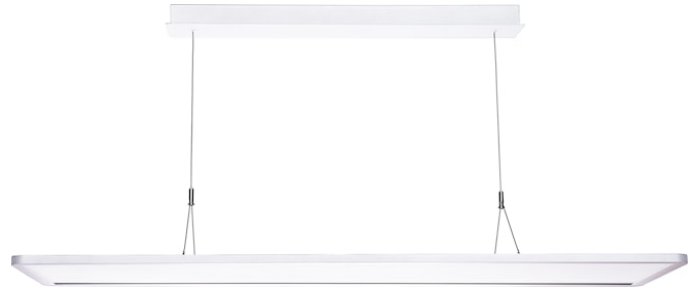

AREUM SUSPENDED 1500 D/I 4000K SSC WHITE

Code article 0042977

SYLVANIA

PROTM

AREUM SUSPENDED 1500 D/I 4000K SSC WHITE is a highly efficient suspended LED luminaire with 70% direct and 30% indirect light distribution. Ultra thin (17mm) aluminium body with rounded edges. Length 1500mm, width 300mm. White RAL9016 powder coated luminaire body, powder coated steel surface gearbox and Y-shape power feeded suspension cables. SylSmart Standalone capable. Luminous flux: 7000lm, Power consumption: 57W. Luminaire efficacy: 123lm/W. CRi (Ra)>80 4000K (Neutral White) LED, chromaticity tolerance: SDCM<3. Lifespan: L80B10 57,000h. UGR<19, Luminance at 65°<3000 cd/m2. Photobiological safety risk group 0. Electrical protection: Class I. Glow Wire Test 650°C.

Atouts techniques

Dimensions (mm)

Photométrie

Distance [m]	Cone diameter [m]	E171	E180	E190	E200	E210	E220	E230	E240	E250	E260	E270	E280	E290	E300	ILLUMINANCE [lx]
0.5	0.84 1.00	507	507	507	507	507	507	507	507	507	507	507	507	507	507	9485
1.0	1.67 2.01	507	507	507	507	507	507	507	507	507	507	507	507	507	507	2386
1.5	2.51 3.01	507	507	507	507	507	507	507	507	507	507	507	507	507	507	1052
2.0	3.34 4.01	507	507	507	507	507	507	507	507	507	507	507	507	507	507	592
2.5	4.18 5.02	507	507	507	507	507	507	507	507	507	507	507	507	507	507	379
3.0	5.02 6.02	507	507	507	507	507	507	507	507	507	507	507	507	507	507	260

Distance [m] Cone diameter [m] ILLUMINANCE [lx]

— C0 - C180 (Half beam angle: 90°)
— C90 - C270 (Half beam angle: 78.8°)

AREUM SUSPENDED 1500 D/I 4000K SSC WHITE

Code article 0042977

SYLVANIA

Données générales

Nom du produit	AREUM SUSPENDED 1500 D/I 4000K SSC WHITE
Technologie	LED
Cap/Base	N/A
Housing	Aluminium, Steel
Montage	Suspended
Built in presence detector	NONE
General application	Office
Operating temperature range (°C)	5°C...+35°C
Virtual assistant compatibility	N/A
ETIM Class	EC001743
Warranty	5 ans