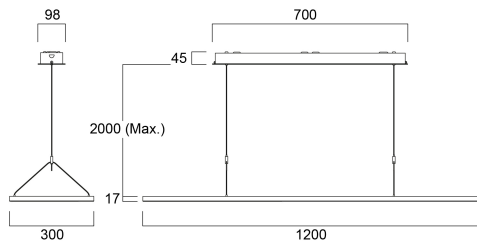

AREUM SUSPENDED 1500 D/I 4000K SSC WHITE

Code article 0042977

SYLVANIA

PROTM

AREUM SUSPENDED 1500 D/I 4000K SSC WHITE is a highly efficient suspended LED luminaire with 70% direct and 30% indirect light distribution. Ultra thin (17mm) aluminium body with rounded edges. Length 1500mm, width 300mm. White RAL9016 powder coated luminaire body, powder coated steel surface gearbox and Y-shape power feeded suspension cables. SylSmart Standalone capable. Luminous flux: 7000lm, Power consumption: 57W. Luminaire efficacy: 123lm/W. CRi (Ra)>80 4000K (Neutral White) LED, chromaticity tolerance: SDCM<3. Lifespan: L80B10 57,000h. UGR<19, Luminance at 65°<3000 cd/m2. Photobiological safety risk group 0. Electrical protection: Class I. Glow Wire Test 650°C.

Atouts techniques

Dimensions (mm)

Photométrie

Distance [m]	Cone diameter [m]	E171	E180	E190	E200	E210	E220	E230	E240	E250	E260	E270	E280	E290	E300	ILLUMINANCE [lx]
0.5	0.84 1.00	507	507	507	507	507	507	507	507	507	507	507	507	507	507	9485
1.0	1.67 2.01	507	507	507	507	507	507	507	507	507	507	507	507	507	507	2386
1.5	2.51 3.01	507	507	507	507	507	507	507	507	507	507	507	507	507	507	1052
2.0	3.34 4.01	507	507	507	507	507	507	507	507	507	507	507	507	507	507	592
2.5	4.18 5.02	507	507	507	507	507	507	507	507	507	507	507	507	507	507	379
3.0	5.02 6.02	507	507	507	507	507	507	507	507	507	507	507	507	507	507	260

Distance [m] Cone diameter [m] ILLUMINANCE [lx]

— C0 - C180 (Half beam angle: 90°)
— C90 - C270 (Half beam angle: 78.8°)

AREUM SUSPENDED 1500 D/I 4000K SSC WHITE

Code article 0042977

SYLVANIA

Données générales

Emballage

Product EAN number	5410288429779
Longueur simple de l'emballage (cm)	155.0
Largeur simple de l'emballage (cm)	45.5
Packaging single depth (cm)	6.0
DUN14 (inner)	15410288429776
Units per outer package	4
Packaging outer length / height (cm)	156.5
Packaging outer width (cm)	47.0
Packaging outer depth (cm)	26.5