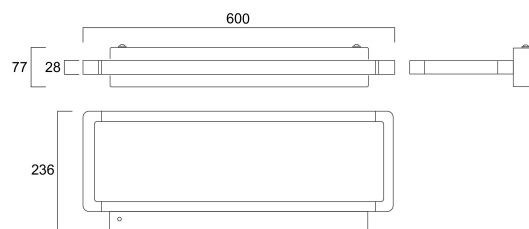

AREUM WALL 600 D/I 4000K ALU

Code article 0042980

SYLVANIA

PROTM

AREUM WALL 600 D/I 4000K ALU is a highly efficient wall mounted LED luminaire with 40% direct and 60% indirect light distribution. 28mm high aluminium body with rounded edges. Length 600mm, width 200mm. White aluminium RAL9006 powder coated luminaire body and powder coated steel wall mounted gearbox. Low flicker (<5%) Constant Current driver with DIP switch option. Luminous flux: 5850lm, Power consumption: 45W. Luminaire efficacy: 130lm/W. CRi (Ra)>80 4000K (Neutral White) LED, chromaticity tolerance: SDCM<3. Lifespan: L80B10 100,000h. UGR<16, Luminance at 65°<3000 cd/m². Photobiological safety risk group 0. Electrical protection: Class I. Glow Wire Test 650°C.

Atouts techniques

Dimensions (mm)

Photométrie

Distance [m]	Cone diameter [m]	E17°	E180°	E27°	E32°	E44°	E50°	E60°	E75°	E90°	E110°	E135°	E180°
0.5	0.84 0.96	4215	880	4215	4215	4215	4215	4215	4215	4215	4215	4215	4215
1.0	1.68 1.96	1079	217	1079	1079	1079	1079	1079	1079	1079	1079	1079	1079
1.5	2.52 2.94	479	96	479	479	479	479	479	479	479	479	479	479
2.0	3.36 3.92	270	54	270	270	270	270	270	270	270	270	270	270
2.5	4.20 4.90	173	35	173	173	173	173	173	173	173	173	173	173
3.0	5.04 5.88	130	26	130	130	130	130	130	130	130	130	130	130

Distance [m] Cone diameter [m] Illuminance [lx]

— C0 - C180 (Half beam angle: 90°) — C90 - C270 (Half beam angle: 90°)

AREUM WALL 600 D/I 4000K ALU

Code article 0042980

SYLVANIA

Données générales

Nom du produit	AREUM WALL 600 D/I 4000K ALU
Technologie	LED
Cap/Base	N/A
Housing	Aluminium, Steel
Montage	Wall surface mounted
Built in presence detector	NONE
General application	Office
Operating temperature range (°C)	5°C...+35°C
Virtual assistant compatibility	N/A
ETIM Class	EC002892
Numéro virtuel FI	4279371
Warranty	5 ans