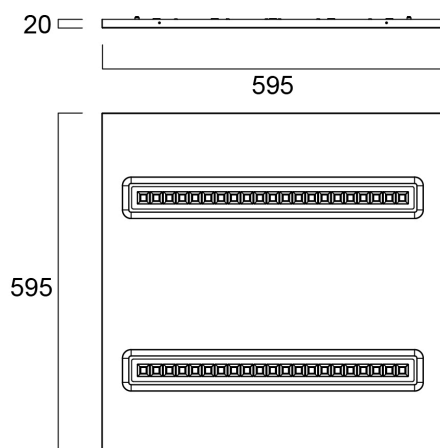

Atouts techniques

Dimensions (mm)