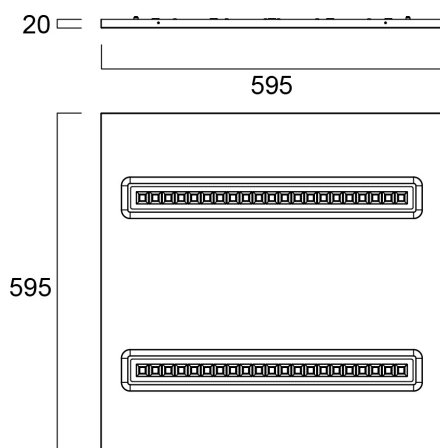

Atouts techniques

Dimensions (mm)