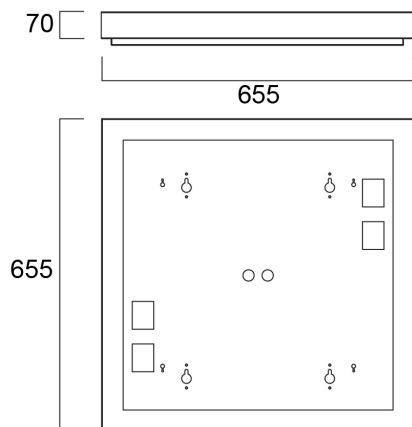

# OPTIX R SURFACE MOUNT KIT 600X600

Code article 0044249

**SYLVANIA**

OPTIX R SURFACE MOUNT KIT 600X600 is a surface mount accessory for the Optix 600x600 mm and 625x625 mm versions. RAL9016 body to match luminaire colour. Use this item to surface mount recessed 600x600 mm or 625x625 mm Optix luminaires. Luminaires need to be separately ordered.

### Dimensions (mm)

## Données physiques

Housing colour	White
Longueur (mm)	655
Largeur (mm)	655
Nominal Product Height (mm)	70
Poids (kg)	3.4

## Emballage

Product EAN number	5410288442495
Longueur simple de l'emballage (cm)	67.5
Largeur simple de l'emballage (cm)	67.5
Packaging single depth (cm)	6.0
DUN14 (inner)	05410288442495
Units per outer package	1
Packaging outer length / height (cm)	67.5
Packaging outer width (cm)	67.5
Packaging outer depth (cm)	6.0