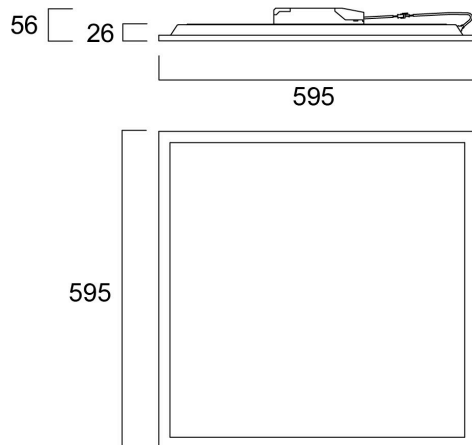

# START Panel UGR19 600x600 DALI 3600lm 840

Code article 0044628

**SYLVANIA**

**START**<sup>TM</sup>

LED Panel with backlit technology, ideal for general indoor lighting applications such as breakout areas, offices and meeting rooms. Extruded aluminium frame, passive cooling. Low glaring UGR<19. RG0, 90 degree beam angle , optical system: PS diffuser with Prismatic finish. Light color temperature: 4000K Neutral White, total system power: 27W , total fixture output: 3600lm, efficacy: 133 lm/W, Ra80 typical, LED chromacity: 3 step MacAdam ellipse (SDCM3), lifespan: 100,000 hours at 70% of the original output (L70B50), IR/UV free light source without heat radiation, operating voltage: 220-240V / 50-60Hz, low flicker, DALI dimmable driver, electrical protection: Class II. Degree of Protection: IP40/IP20, suitable for indoor environment only. Nominal size: 595x595mm, Loop in / loop out wiring, safety cables & quick connector included, 26mm nominal height, White color frame, weight: 2,07Kg.

### Dimensions (mm)

## Emballage

Product EAN number	5410288446288
Longueur simple de l'emballage (cm)	60.3
Largeur simple de l'emballage (cm)	3.8
Packaging single depth (cm)	69.0
DUN14 (inner)	15410288446285
Units per outer package	4
Packaging outer length / height (cm)	71.4
Packaging outer width (cm)	17.6
Packaging outer depth (cm)	64.2