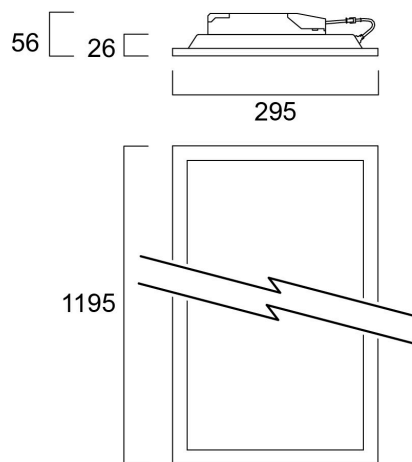

START Panel UGR19 1200x300 DALI 3800lm 840

Code article 0044631

SYLVANIA

STARTTM

LED Panel with backlit technology, ideal for general indoor lighting applications such as breakout areas, offices and meeting rooms. Extruded aluminium frame, passive cooling. Low glaring UGR<19. RG0, 90 degree beam angle , optical system: PS diffuser with Prismatic finish. Light color temperature: 4000K Neutral White, total system power: 29W , total fixture output: 3800lm, efficacy: 131 lm/W, Ra80 typical, LED chromacity: 3 step MacAdam ellipse (SDCM3), lifespan: 100,000 hours at 70% of the original output (L70B50), IR/UV free light source without heat radiation, operating voltage: 220-240V / 50-60Hz, low flicker, DALI dimmable driver, electrical protection: Class II. Degree of Protection: IP40/IP20, suitable for indoor environment only. Nominal size: 1195x295mm, Loop in / loop out wiring, safety cables & quick connector included, 26mm nominal height, White color frame, weight: 1,97Kg.

Atouts techniques

Dimensions (mm)

Photométrie

Distance [m]	Cone diameter [m]	Beam angle [°]	Beam diameter [m]	Illuminance [lx]
0.5	0.85	80°	42"	720
	0.97	82°	42"	632
1.0	1.68	80°	42"	361
	1.94	82°	42"	308
1.5	2.54	80°	42"	161
	2.92	82°	42"	149
2.0	3.38	80°	42"	94
	3.89	82°	42"	84
2.5	4.23	80°	42"	56
	4.86	82°	42"	54
3.0	5.07	80°	42"	41
	5.83	82°	42"	37

Données physiques

Housing colour	RAL 9003 - Signal white
IP rating	IP40/20
IK rating	IK03
Diffuser finish	Diffuse
Diffuser material	PS Polystyrene
Longueur (mm)	1195
Largeur (mm)	295
Nominal Product Height (mm)	26
Poids (kg)	1.971

Emballage

Product EAN number	5410288446318
Longueur simple de l'emballage (cm)	121.7
Largeur simple de l'emballage (cm)	3.8
Packaging single depth (cm)	38.7
DUN14 (inner)	15410288446315
Units per outer package	4
Packaging outer length / height (cm)	124.2
Packaging outer width (cm)	17.8
Packaging outer depth (cm)	42.0