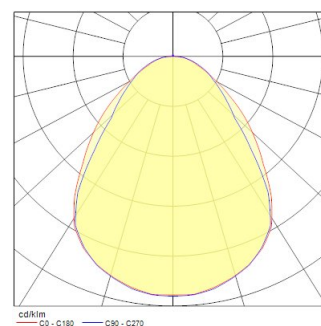

START Panel UGR19 1200x300 DALI 3800lm 840

Code article 0044631

SYLVANIA

STARTTM

LED Panel with backlit technology, ideal for general indoor lighting applications such as breakout areas, offices and meeting rooms. Extruded aluminium frame, passive cooling. Low glaring UGR<19. RG0, 90 degree beam angle , optical system: PS diffuser with Prismatic finish. Light color temperature: 4000K Neutral White, total system power: 29W , total fixture output: 3800lm, efficacy: 131 lm/W, Ra80 typical, LED chromacity: 3 step MacAdam ellipse (SDCM3), lifespan: 100,000 hours at 70% of the original output (L70B50), IR/UV free light source without heat radiation, operating voltage: 220-240V / 50-60Hz, low flicker, DALI dimmable driver, electrical protection: Class II. Degree of Protection: IP40/IP20, suitable for indoor environment only. Nominal size: 1195x295mm, Loop in / loop out wiring, safety cables & quick connector included, 26mm nominal height, White color frame, weight: 1,97Kg.

Atouts techniques

Dimensions (mm)

Photométrie

Distance [m]	Cone diameter [m]	Beam angle [°]	Beam diameter [m]	Illuminance [lx]
0.5	0.85	80°	42"	720
	0.97	82°	42"	632
1.0	1.68	80°	42"	361
	1.94	82°	42"	308
1.5	2.54	80°	42"	161
	2.92	82°	42"	149
2.0	3.38	80°	42"	94
	3.89	82°	42"	84
2.5	4.23	80°	42"	56
	4.86	82°	42"	54
3.0	5.07	80°	42"	41
	5.83	82°	42"	37