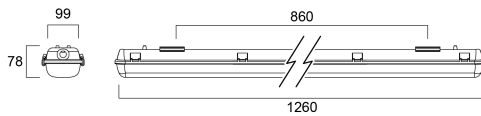

SylProof ToLEDo T8 Twin 1200 IP65 3000Lm 840

Code article 0045883

SYLVANIA

YourHome™

Weatherproof luminaire delivered together with exchangeable ToLEDo T8 LED tubes. Easy to install with stainless steel fixing brackets for ceiling mounting. Polycarbonate housing and diffuser. 4000K; 39W; 3000lm; 77lm/W and 25,000 hours lifetime. IP65; IK08; Class I; 1260mm x 99mm x 78mm

Atouts techniques

Dimensions (mm)

Photométrie

SylProof ToLEDo T8 Twin 1200 IP65 3000Lm 840

Code article 0045883

SYLVANIA

Données générales

Nom du produit	SylProof ToLEDo T8 Twin 1200 IP65 3000Lm 840
Technologie	LED
Cap/Base	G13
Housing	PC Polycarbonate
Montage	Ceiling surface mounting
Built in presence detector	NONE
General application	Logistics & Industry
Operating temperature range (°C)	-20°C...+40°C
Virtual assistant compatibility	N/A
ETIM Class	EC002892
Warranty	3 ans

Durée de vie

Lifespan L70 B50 | 25000

Données physiques

Housing colour	Grey
IP rating	IP65
IK rating	IK08
Diffuser finish	Transparent
Diffuser material	PC Polycarbonate
Longueur (mm)	1260
Largeur (mm)	99
Nominal Product Height (mm)	78
Poids (kg)	1.69

SylProof ToLEDo T8 Twin 1200 IP65 3000Lm 840

Code article 0045883

SYLVANIA

Emballage

Product EAN number	5410288458830
Longueur simple de l'emballage (cm)	126.8
Largeur simple de l'emballage (cm)	11.0
Packaging single depth (cm)	8.0
DUN14 (inner)	15410288458837
Units per outer package	72
Packaging outer length / height (cm)	128.5
Packaging outer width (cm)	74.0
Packaging outer depth (cm)	90.0