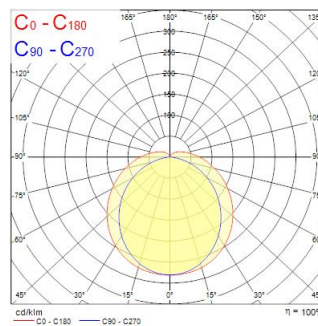

Atouts techniques

Dimensions (mm)

	L1	L2
0046030	648	601
0046031	1208	1161
0046032	1489	1442

Photométrie

Distance [m]	Cone diameter [m]	Beam angle [°]	Illuminance [lx]
0.5	1.27 2.29	51° 96.3°	292 520
1.0	2.54 4.56	51° 96.3°	673 80
1.5	3.81 6.83	51° 96.3°	299 28
2.0	5.08 9.11	51° 96.3°	165 15
2.5	6.35 11.39	51° 96.3°	105 11
3.0	7.62 13.67	51° 96.3°	78 9

Distance [m] Cone diameter [m] Illuminance [lx]
 — C0 - C180 (Half beam angle: 152.6°)
 — C90 - C270 (Half beam angle: 103.6°)

START Waterproof Slim 600 IP65 2400lm 840

Code article 0046030

SYLVANIA

Données générales

Données optiques

Fixture luminous flux (lm)	2400
Luminaire efficacy (lm/W)	126
Température de couleur (K)	4000
IRC (Ra)	80
Glare control	< 26
Photobiological Risk Group	RG0

Caractéristiques électriques

Consommation électrique totale (W)	19
Lamp power factor	0.92
THD (at 230 V, 50 Hz, full load, at 100% dimming level) ≤ xx.x %	25
Electrical protection	Class I
Drive current (mA)	290
Courant d'appel (A)	10.2
Inrush Duration (µs)	22
Nominal Frequency (Hz)	50/60Hz
LED Flickering Rate	Medium (21% - 40%)
Max. products per 10A C Breaker	45
Max. products per 13A C Breaker	60
Max. products per 16A C Breaker	80
Max. products per 20A C Breaker	90
Max. products per 10A B Breaker	38
Max. products per 13A B Breaker	50
Max. products per 16A B Breaker	60
Max. products per 20A B Breaker	70