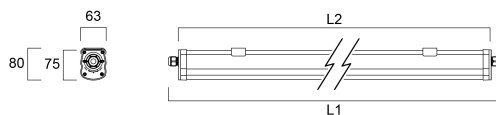

START Waterproof Slim 600 IP65 2400lm 840

Code article 0046030

SYLVANIA

START Waterproof Slim is a LED integrated polycarbonate housing luminaire with easy to access electrical terminal through bayonet lock end caps and tool-free electrical connection due to push-in terminal. Flexible installation as mounting brackets can be positioned freely on the luminaire. 19W; 2400lm; High efficiency with 126lm/W and 50,000 lifetime. SDCM ≤6; IP65; IK08; Class I; 648mm x 63mm x 75mm

Atouts techniques

Dimensions (mm)

	L1	L2
0046030	648	601
0046031	1208	1161
0046032	1489	1442

Photométrie

Distance [m]	Cone diameter [m]	Beam angle [°]	Illuminance [lx]
0.5	1.27 2.29	51° 96.3°	292 520
1.0	2.54 4.56	51° 96.3°	673 80
1.5	3.81 6.83	51° 96.3°	299 28
2.0	5.08 9.11	51° 96.3°	165 15
2.5	6.35 11.39	51° 96.3°	105 11
3.0	7.62 13.67	51° 96.3°	78 9

Distance [m] Cone diameter [m] Illuminance [lx]
 — C0 - C180 (Half beam angle: 152.6°)
 — C90 - C270 (Half beam angle: 103.6°)

START Waterproof Slim 600 IP65 2400lm 840

Code article 0046030

SYLVANIA

Données générales

Durée de vie

Lifespan L70 B50	100000
Lifespan L80 B20	100000
Lifespan L90 B50	54500
Lifespan L90 B20	49500
Lifespan L90 B10	47000

Données physiques

IP rating	IP65
IK rating	IK08
Longueur (mm)	648
Largeur (mm)	63
Nominal Product Height (mm)	75
Poids (kg)	0.75