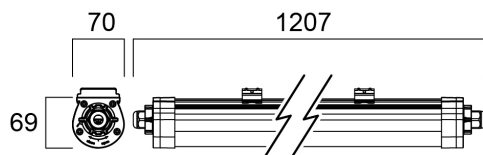

# START Waterproof Slim 1200 IP65 2500lm 840

Code article 0046369

**SYLVANIA**

**START**<sup>TM</sup>

START Waterproof Slim is a LED integrated polycarbonate housing luminaire with easy to access electrical terminal through bayonet lock end caps and tool-free electrical connection due to push-in terminal. Flexible installation as mounting brackets can be positioned freely on the luminaire. 19W; 2500lm; High efficiency with 132lm/W and 100,000 hours lifespan L70B50. SDCM < 5; IP65; IK08; Class I; 1207mm x 70mm x 69mm.

### Dimensions (mm)

## Données physiques

Housing colour	Grey
IP rating	IP65
IK rating	IK08
Diffuser finish	Frosted
Diffuser material	PC Polycarbonate
Longueur (mm)	1207
Largeur (mm)	70
Nominal Product Height (mm)	69
Poids (kg)	1.03

## Emballage

Product EAN number	5410288463698
Longueur simple de l'emballage (cm)	123.7
Largeur simple de l'emballage (cm)	7.3
Packaging single depth (cm)	7.4
DUN14 (inner)	15410288463695
Units per outer package	9
Packaging outer length / height (cm)	125.2
Packaging outer width (cm)	23.6
Packaging outer depth (cm)	24.4