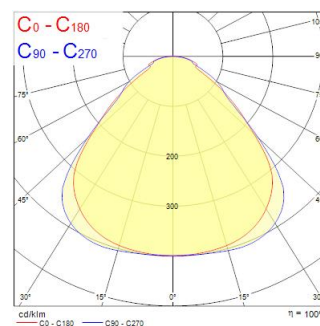

### Dimensions (mm)

### Photométrie

Distance [m]	Cone diameter [m]	Beam angle [°]	Illuminance [lx]
0.5	1.11	48.1°	529
1.0	2.23	48.1°	132
1.5	3.34	48.1°	59
2.0	4.46	48.1°	33
2.5	5.57	48.1°	21
3.0	6.69	48.1°	14

Distance [m] Cone diameter [m] Illuminance [lx]  
C0 - C180 (Half beam angle: 96.2°)