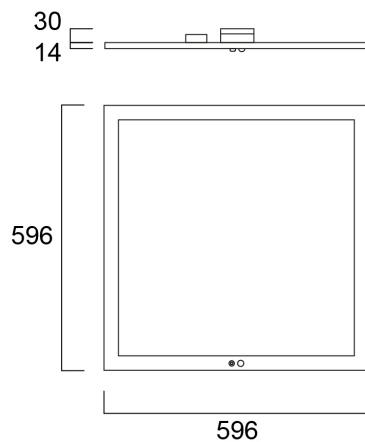

# START Panel Flat UGR19 600x600 830 SSH

Code article 0047039

**SYLVANIA**

Edge lit LED flat panel. SYLSMART Connected Building - Fully wireless, adaptive, dynamic smart system. 32 W, Warm White, 3000 K, 3325 lumens, 104 lm/W, 50000 hours lifetime (L70), PMMA opal diffuser, aluminium frame, steel body, electronic driver. (HxWxD) 50 x 596 x 596 mm

### Dimensions (mm)

## Données physiques

Housing colour	White
IP rating	IP40/20
IK rating	IK06
Diffuser finish	Prismatic
Diffuser material	PMMA Acrylic
Longueur (mm)	596
Largeur (mm)	596
Nominal Product Height (mm)	50
Poids (kg)	4.4
Recessed Depth (mm)	50

## Emballage

Product EAN number	5410288470399
Longueur simple de l'emballage (cm)	70.0
Largeur simple de l'emballage (cm)	65.0
Packaging single depth (cm)	50.0
DUN14 (inner)	05410288470399
Units per outer package	1
Packaging outer length / height (cm)	70.0
Packaging outer width (cm)	65.0
Packaging outer depth (cm)	50.0