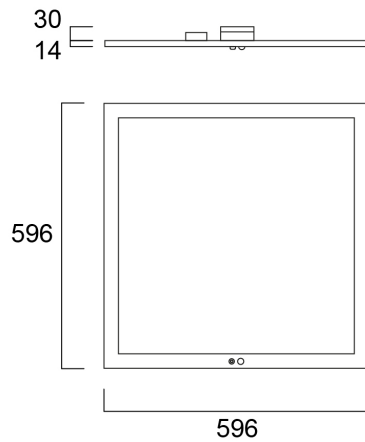

START Panel Flat UGR19 600x600 840 SSH

Code article 0047040

SYLVANIA

Edge lit LED flat panel. SYLSMART Connected Building - Fully wireless, adaptive, dynamic smart system. 32 W, Neutral White, 4000 K, 3500 lumens, 109 lm/W, 50000 hours lifetime (L70), PMMA opal diffuser, aluminium frame, steel body, electronic driver. (HxWxD) 50 x 596 x 596 mm

Atouts techniques

Dimensions (mm)

Photométrie

Distance [m]	Cone diameter [m]	Beam angle [°]	Illuminance [lx]
0.5	1.11	48.1°	550
1.0	2.23	48.1°	275
1.5	3.34	48.1°	183
2.0	4.46	48.1°	137
2.5	5.57	48.1°	111
3.0	6.69	48.1°	92

Données physiques

Housing colour	White
IP rating	IP40/20
IK rating	IK06
Diffuser finish	Prismatic
Diffuser material	PMMA Acrylic
Longueur (mm)	596
Largeur (mm)	596
Nominal Product Height (mm)	50
Poids (kg)	4.4
Recessed Depth (mm)	50

Emballage

Product EAN number	5410288470405
Longueur simple de l'emballage (cm)	70.0
Largeur simple de l'emballage (cm)	65.0
Packaging single depth (cm)	5.0
DUN14 (inner)	05410288470405
Units per outer package	1
Packaging outer length / height (cm)	70.0
Packaging outer width (cm)	65.0
Packaging outer depth (cm)	5.0