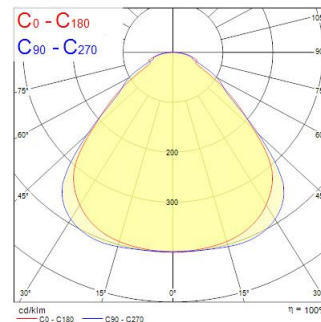

Atouts techniques

Dimensions (mm)

Photométrie

Distance [m]	Cone diameter [m]	Beam angle [°]	Illuminance [lx]
0.5	1.11	48.1°	550
1.0	2.23	48.1°	275
1.5	3.34	48.1°	183
2.0	4.46	48.1°	137
2.5	5.57	48.1°	111
3.0	6.69	48.1°	92

Distance [m] Cone diameter [m] Illuminance [lx]
C0 - C180 (Half beam angle: 96.2°)

START Panel Flat UGR19 600x600 840 SSH

Code article 0047040

SYLVANIA

Données générales

Nom du produit	START Panel Flat UGR19 600x600 840 SSH
Technologie	LED
Housing	Steel
Montage	Ceiling recessed mounting, Ceiling surface mounting, Suspended
Environment	Interior
General application	Education, Office
Operating temperature range (°C)	-20°C...+0°C
Performance ambient temperature Tq (°C)	25
ETIM Class	EC002892
Warranty	5 ans

Données optiques

Fixture luminous flux (lm)	3500
Luminaire efficacy (lm/W)	109.3
LOR (%)	100
Température de couleur (K)	4000
Couleur de lumière	Neutral White
IRC (Ra)	80
Colour Variation Initial (SDCM)	SDCM3
Beam Angle (°)	90
Glare control	< 19
Photobiological Risk Group	RG0

Données physiques

Housing colour	White
IP rating	IP40/20
IK rating	IK06
Diffuser finish	Prismatic
Diffuser material	PMMA Acrylic
Longueur (mm)	596
Largeur (mm)	596
Nominal Product Height (mm)	50
Poids (kg)	4.4
Recessed Depth (mm)	50