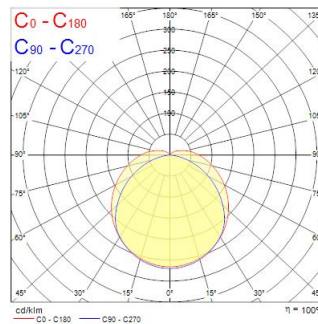

Atouts techniques

Dimensions (mm)

Photométrie

Distance [m]	Cone diameter [m]	Beam angle [°]	Beam angle [°]	Illuminance [lx]
0.5	1.41 2.25	54°	96°	9574 590
1.0	2.81 4.48	54°	96°	1988 148
1.5	4.22 6.74	54°	96°	742 72
2.0	5.63 8.96	54°	96°	417 41
2.5	7.04 11.23	54°	96°	267 18
3.0	8.44 13.48	54°	96°	188 9

Distance [m] Cone diameter [m] Illuminance [lx]
 — C0 - C180 (Half beam angle: 152.2°)
 — C90 - C270 (Half beam angle: 109.2°)

START Waterproof Tubular 1500 IP66 6300lm 830 PC

Code article 0047151

SYLVANIA

Données optiques

Fixture luminous flux (lm)	6250
Luminaire efficacy (lm/W)	125
Température de couleur (K)	3000
IRC (Ra)	80
Beam Angle (°)	120
Photobiological Risk Group	RG1

Caractéristiques électriques

Consommation électrique totale (W)	50
Primary Supply/Product voltage - min (V)	220
Primary Supply/Product voltage - max (V)	240
Lamp power factor	0.95
THD (at 230 V, 50 Hz, full load, at 100% dimming level) ≤ xx.x %	10
Electrical protection	Class I
Dimmable	No
Dimming method	N/A
Drive current (mA)	250
Courant d'appel (A)	40
Inrush Duration (µs)	100
Energy Efficiency Class (A->G) of contained light source	E
Nominal Frequency (Hz)	50/60Hz
Max. products per 10A C Breaker	14
Max. products per 13A C Breaker	18
Max. products per 16A C Breaker	22
Max. products per 20A C Breaker	28
Max. products per 10A B Breaker	8
Max. products per 13A B Breaker	10
Max. products per 16A B Breaker	13
Max. products per 20A B Breaker	16