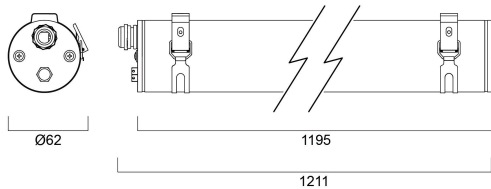

Atouts techniques

Dimensions (mm)

Photométrie

Distance [m]	Cone diameter [m]	Beam angle [°]	Beam diameter [m]	Illuminance [lx]
0.5	1.28 2.32	120° 133.4°	52.0" 66.7"	950 652 177
1.0	2.56 4.64	120° 133.4°	52.0" 66.7"	475 326 44
1.5	3.84 6.97	120° 133.4°	52.0" 66.7"	317 217 30
2.0	5.12 9.28	120° 133.4°	52.0" 66.7"	238 163 22
2.5	6.40 11.61	120° 133.4°	52.0" 66.7"	190 130 18
3.0	7.68 13.93	120° 133.4°	52.0" 66.7"	154 104 15

Distance [m] Cone diameter [m] Illuminance [lx]
 — C0 - C180 (Half beam angle: 133.4°)
 — C90 - C270 (Half beam angle: 104.0°)

START Waterproof Tubular 1200 IP66 5000lm 840 PC

Code article 0047180

SYLVANIA

START Waterproof Tubular 1200 IP66 5000lm 840 PC

Code article 0047180

SYLVANIA

Données physiques

IP rating	IP66
IK rating	IK10
Longueur (mm)	1195
Largeur (mm)	70
Nominal Product Height (mm)	70
Poids (kg)	2.5

Emballage

Product EAN number	5410288471808
Longueur simple de l'emballage (cm)	133.5
Largeur simple de l'emballage (cm)	10.5
Packaging single depth (cm)	10.5
DUN14 (inner)	15410288471805
Units per outer package	2
Packaging outer length / height (cm)	135.0
Packaging outer width (cm)	23.0
Packaging outer depth (cm)	23.0