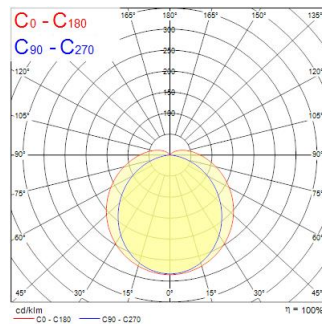

Atouts techniques

Dimensions (mm)

Photométrie

Distance [m]	Cone diameter [m]	Beam angle [°]	Beam diameter [m]	Illuminance [lx]
0.5	1.28 2.32	120° 133.4°	52.0" 66.7"	950 652 177
1.0	2.56 4.64	120° 133.4°	52.0" 66.7"	475 326 44
1.5	3.84 6.97	120° 133.4°	52.0" 66.7"	317 217 30
2.0	5.12 9.28	120° 133.4°	52.0" 66.7"	238 163 22
2.5	6.40 11.61	120° 133.4°	52.0" 66.7"	190 130 18
3.0	7.68 13.93	120° 133.4°	52.0" 66.7"	154 104 15

Distance [m] Cone diameter [m] Illuminance [lx]
 — C0 - C180 (Half beam angle: 133.4°)
 — C90 - C270 (Half beam angle: 104.0°)

START Waterproof Tubular 1200 IP66 5000lm 840 PC

Code article 0047180

SYLVANIA

Données optiques

Fixture luminous flux (lm)	5000
Luminaire efficacy (lm/W)	143
Température de couleur (K)	4000
IRC (Ra)	80
Beam Angle (°)	120
Photobiological Risk Group	RG1

Caractéristiques électriques

Consommation électrique totale (W)	35
Lamp power factor	0.95
THD (at 230 V, 50 Hz, full load, at 100% dimming level) ≤ xx.x %	10
Electrical protection	Class I
Dimmable	No
Dimming method	N/A
Drive current (mA)	250
Courant d'appel (A)	30
Inrush Duration (µs)	200
Energy Efficiency Class (A->G) of contained light source	E
Nominal Frequency (Hz)	50/60Hz
Max. products per 10A C Breaker	20
Max. products per 13A C Breaker	26
Max. products per 16A C Breaker	32
Max. products per 20A C Breaker	40
Max. products per 10A B Breaker	12
Max. products per 13A B Breaker	15
Max. products per 16A B Breaker	19
Max. products per 20A B Breaker	24