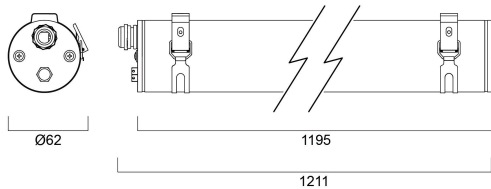

# START Waterproof Tubular 1200 IP66 4600lm 840 PE

Code article 0047182

**SYLVANIA**

START Waterproof Tubular is an aesthetically attractive integrated LED fixture. Easy to install with 304 stainless steel fixing brackets for ceiling mounting. Polyethylene housing; 4000K; 35W; 4600lm; High efficiency with 131lm/W and lumen maintenance L80:B50 of 54,000 hours lifetime. IP66; IK08; Class I; 1195mm x 70mm. Can be suspended with additional accessory (SKU 0046035).

### Dimensions (mm)

## Données physiques

IP rating	IP66
IK rating	IK08
Longueur (mm)	1195
Largeur (mm)	70
Nominal Product Height (mm)	70
Poids (kg)	2.5

## Emballage

Product EAN number	5410288471822
Longueur simple de l'emballage (cm)	133.5
Largeur simple de l'emballage (cm)	10.5
Packaging single depth (cm)	10.5
DUN14 (inner)	15410288471829
Units per outer package	2
Packaging outer length / height (cm)	135.0
Packaging outer width (cm)	23.0
Packaging outer depth (cm)	23.0