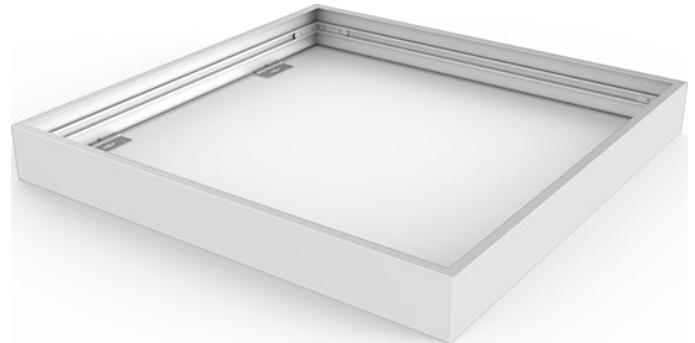

# Surface Mounting Kit Pro 625x625x70mm

Code article 0047199

**SYLVANIA**

**PRO**<sup>TM</sup>

CE UK  
CA

Surface Mounting Kit for START Panel Eco, START Panel, Quantum, Quadro and Opticlip ranges. RAL9003. Height of 70 mm.