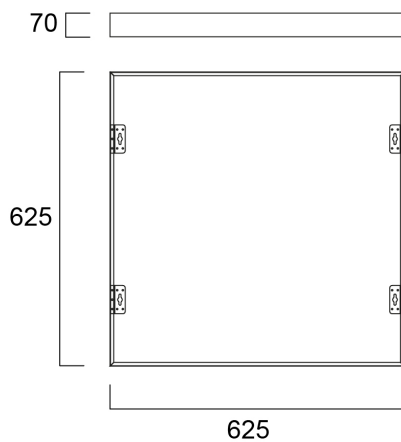

# Surface Mounting Kit Pro 625x625x70mm

Code article 0047199

**SYLVANIA**

**PRO**<sup>TM</sup>

CE UK  
CA

Surface Mounting Kit for START Panel Eco, START Panel, Quantum, Quadro and Opticlip ranges. RAL9003. Height of 70 mm.

### Dimensions (mm)