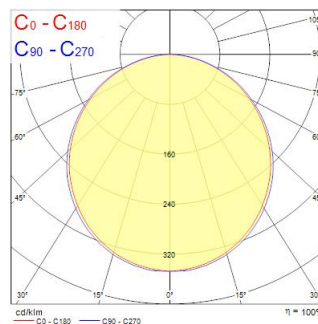

START Panel Flat 600x600 4000Lm 840

Code article 0047213

SYLVANIA

Edge lit LED flat panel. Low Flicker, 40 W, Neutral White, 4000 K, 4000 lumens, 100 lm/W, Average lifespan: 120.000Hrs, PMMA opal diffuser, aluminium frame, steel body, electronic non dimmable driver. (HxWxD) 9.5 x 595 x 595 mm

Atouts techniques

Dimensions (mm)

Photométrie

Distance [m]	Cone diameter [m]	Beam angle [°]	Beam diameter [m]	Beam diameter [ft]	Beam diameter [in]	Illuminance [lx]
0.5	1.51 1.46	113.0° 98.8°	1.51 1.46	4.95 4.79	19.8 18.8	320 300
1.0	3.02 2.91	113.0° 98.8°	3.02 2.91	9.90 9.58	39.6 37.6	160 150
1.5	4.53 4.37	113.0° 98.8°	4.53 4.37	14.85 14.37	59.4 56.4	107 100
2.0	6.04 5.82	113.0° 98.8°	6.04 5.82	19.80 19.26	79.2 76.8	77 72
2.5	7.55 7.28	113.0° 98.8°	7.55 7.28	24.75 24.12	99.0 96.8	61 58
3.0	9.07 8.73	113.0° 98.8°	9.07 8.73	29.70 29.19	119.0 116.7	50 48

Données optiques

Fixture luminous flux (lm)	4,000
Luminaire efficacy (lm/W)	100
Température de couleur (K)	4000
Couleur de lumière	Neutral White
IRC (Ra)	80
Colour Variation Initial (SDCM)	SDCM5
Beam Angle (°)	120
Distribution type	Symmetric
Photobiological Risk Group	RG0

Durée de vie

Lifespan L70 B50	120000
------------------	--------

Données physiques

Housing colour	RAL 9003 - Signal white
IP rating	IP40/20
IK rating	IK03
Longueur (mm)	595
Largeur (mm)	595
Nominal Product Height (mm)	9.5
Poids (kg)	2.511
Recessed Depth (mm)	38