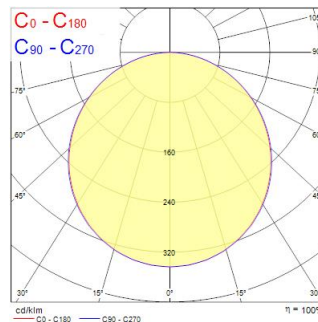

START Panel Flat 600x600 HE DALI 4500Lm 840

Code article 0047219

SYLVANIA

Edge lit LED flat panel. Low Flicker, 35 W, Neutral White, 4000 K, 4500 lumens, high efficacy, 129 lm/W, Average lifespan: 120.000Hrs, PMMA opal diffuser, aluminium frame, steel body, push-dim DALI driver of TRIDONIC (LCA 45W 500–1400mA one4all SR PRE 28000672). (HxWxD) 9.5 x 595 x 595 mm

Atouts techniques

Dimensions (mm)

Photométrie

Distance [m]	Cone diameter [m]	Beam angle [°]	Beam diameter [m]	Beam diameter [ft]	Beam diameter [in]	Illuminance [lx]
0.5	1.52 1.50	113.27°	1.52	5.0	20.0	610
1.0	3.03 3.00	113.27°	3.03	10.0	40.0	154
1.5	4.55 4.50	113.27°	4.55	15.0	60.0	67
2.0	6.07 6.00	113.27°	6.07	20.0	80.0	38
2.5	7.58 7.50	113.27°	7.58	25.0	100.0	24
3.0	9.10 9.00	113.27°	9.10	30.0	120.0	16

Données optiques

Fixture luminous flux (lm)	4,500
Luminaire efficacy (lm/W)	129
Température de couleur (K)	4000
Couleur de lumière	Neutral White
IRC (Ra)	80
Colour Variation Initial (SDCM)	SDCM5
Beam Angle (°)	120
Distribution type	Symmetric
Photobiological Risk Group	RG0

Durée de vie

Lifespan L70 B50

120000

START Panel Flat 600x600 HE DALI 4500Lm 840

Code article 0047219

SYLVANIA

Données physiques

Housing colour	RAL 9003 - Signal white
IP rating	IP40/20
IK rating	IK03
Longueur (mm)	595
Largeur (mm)	595
Nominal Product Height (mm)	9.5
Poids (kg)	2.572
Recessed Depth (mm)	38