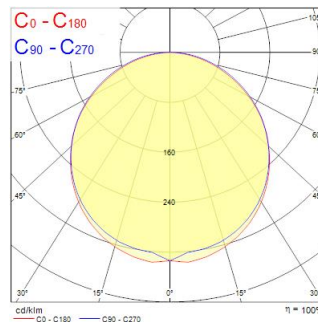

Photométrie

Distance [m]	Cone diameter [m]	Illuminance [lx]
0.5	1.55 1.51	8171 E(C90) 57.1° 442 E(C0) 95.4° 272
1.0	3.09 3.01	1078 E(C90) 57.1° 170 E(C0) 95.4° 118
1.5	4.64 4.52	412 E(C90) 57.1° 89 E(C0) 95.4° 61
2.0	6.18 6.02	244 E(C90) 57.1° 59 E(C0) 95.4° 43
2.5	7.73 7.53	155 E(C90) 57.1° 44 E(C0) 95.4° 32
3.0	9.27 9.03	103 E(C90) 57.1° 33 E(C0) 95.4° 23

Distance [m]   Cone diameter [m]   Illuminance [lx]
— C0 - C180 (Half beam angle: 112.2°)
— C90 - C270 (Half beam angle: 114.2°)