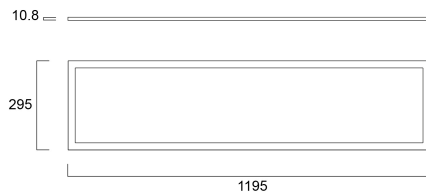

# START Panel Flat 1200x300 HE 4300Lm 830

Code article 0047220

**SYLVANIA**

Edge lit LED flat panel. Low Flicker, 35 W, Warm White, 3000 K, 4300 lumens, high efficacy, 123 lm/W, Average lifespan: 120.000Hrs, PMMA opal diffuser, aluminium frame, steel body, electronic non dimmable driver. (HxWxD) 10.8 x 1195 x 295 mm

### Dimensions (mm)