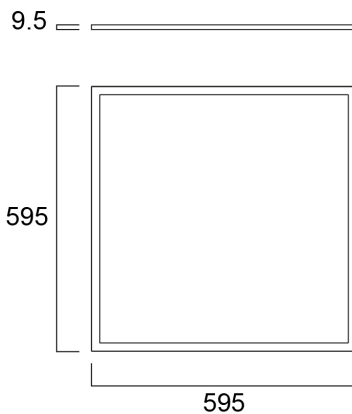

START Panel Flat UGR19 600x600 4000Lm 830

Code article 0047228

SYLVANIA

Edge lit LED flat panel with low glare (UGR<19). Low Flicker, 40 W, Warm White, 3000 K, 4000 lumens, 100 lm/W, 50000 hours lifetime (L70), prismatic diffuser, aluminium frame, steel body, electronic non dimmable driver. (HxWxD) 9.5 x 595 x 595 mm

Atouts techniques

Dimensions (mm)

Photométrie

0.5	0.94	5071 5100	43.2°	727 1405
1.0	1.88	5071 5100	43.2°	1809 352
1.5	2.82	5071 5100	43.2°	804 156
2.0	3.76	5071 5100	43.2°	451 98
2.5	4.70	5071 5100	43.2°	289 58
3.0	5.63	5071 5100	43.2°	201 38

Distance [m] Cone diameter [m] Illuminance [lx]
C0 - C180 (Half beam angle: 86.4°)

START Panel Flat UGR19 600x600 4000Lm 830

Code article 0047228

SYLVANIA

Données générales

Nom du produit	START Panel Flat UGR19 600x600 4000Lm 830
Technologie	LED
Housing	Aluminium
Montage	Ceiling recessed mounting, Ceiling surface mounting, Suspended
Environment	Interior
General application	Office
Operating temperature range (°C)	-20°C...+40°C
Performance ambient temperature Tq (°C)	25
ETIM Class	EC002892
Numéro virtuel FI	4276949
Warranty	5 ans

Durée de vie

Lifespan L70 B50	50000
Lifespan L80 B50	30000
Lifespan L90 B50	20000

Données physiques

Housing colour	RAL 9003 - Signal white
IP rating	IP40/20
IK rating	IK03
Diffuser finish	Prismatic
Longueur (mm)	595
Largeur (mm)	595
Nominal Product Height (mm)	9.5
Poids (kg)	2.653
Recessed Depth (mm)	38