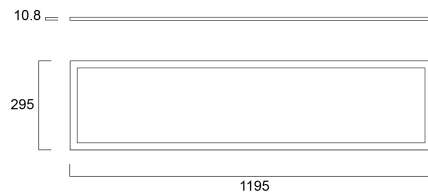

# START Panel Flat UGR19 1200x300 3500Lm 830

Code article 0047232

**SYLVANIA**

Edge lit LED flat panel with low glare (UGR<19). Low Flicker, 35 W, Warm White, 3000 K, 3500 lumens, 100 lm/W, Average lifespan: 120.000Hrs, prismatic diffuser, aluminium frame, steel body, electronic non dimmable driver. (HxWxD) 10.8 x 1195 x 295 mm

### Dimensions (mm)

## Données physiques

Housing colour	RAL 9003 - Signal white
IP rating	IP40/20
IK rating	IK03
Diffuser finish	Prismatic
Longueur (mm)	1195
Largeur (mm)	295
Nominal Product Height (mm)	10.8
Poids (kg)	2.801
Recessed Depth (mm)	39