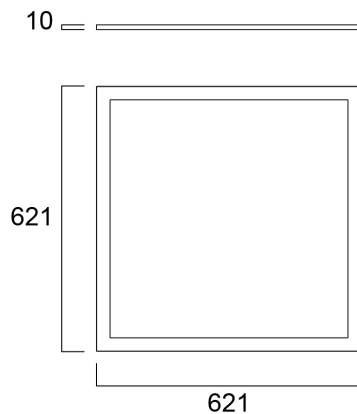

START Panel Flat 625x625 HE 4300Lm 830

Code article 0047240

SYLVANIA

Edge lit LED flat panel. Low Flicker, 35 W, Warm White, 3000 K, 4300 lumens, high efficacy, 123 lm/W, Average lifespan: 120.000Hrs, PMMA opal diffuser, aluminium frame, steel body, electronic non dimmable driver. (HxWxD) 10 x 621 x 621 mm

Atouts techniques

Dimensions (mm)

Photométrie

Distance [m]	Cone diameter [m]	Beam angle [°]	Beam diameter [m]	Beam diameter [m]	Beam diameter [m]	Illuminance [lx]
0.5	1.48 1.52	50° 50°	1414 138	1414 138	1414 138	3000 3000
1.0	2.95 3.04	50° 50°	707 690	707 690	707 690	1500 1500
1.5	4.43 4.57	50° 50°	471 460	471 460	471 460	1000 1000
2.0	5.91 6.08	50° 50°	354 345	354 345	354 345	750 750
2.5	7.38 7.61	50° 50°	282 276	282 276	282 276	600 600
3.0	8.86 9.13	50° 50°	235 230	235 230	235 230	500 500

Distance [m] Cone diameter [m] Illuminance [lx]
 — C0 - C180 (Half beam angle: 112.47°)
 — C90 - C270 (Half beam angle: 111.97°)

START Panel Flat 625x625 HE 4300Lm 830

Code article 0047240

SYLVANIA

Données générales

START Panel Flat 625x625 HE 4300Lm 830

Code article 0047240

SYLVANIA

Emballage

Product EAN number	5410288472409
Longueur simple de l'emballage (cm)	65.5
Largeur simple de l'emballage (cm)	4.4
Packaging single depth (cm)	70.0
DUN14 (inner)	15410288472406
Units per outer package	2
Packaging outer length / height (cm)	67.5
Packaging outer width (cm)	10.8
Packaging outer depth (cm)	72.0