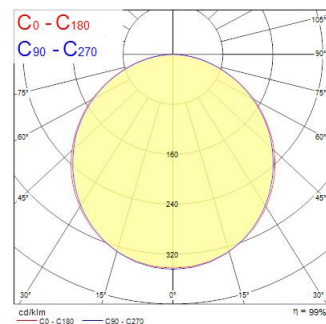

START Panel Flat 625x625 HE 4300Lm 830

Code article 0047240

SYLVANIA

Edge lit LED flat panel. Low Flicker, 35 W, Warm White, 3000 K, 4300 lumens, high efficacy, 123 lm/W, Average lifespan: 120.000Hrs, PMMA opal diffuser, aluminium frame, steel body, electronic non dimmable driver. (HxWxD) 10 x 621 x 621 mm

Atouts techniques

Dimensions (mm)

Photométrie

Distance [m]	Cone diameter [m]	Beam angle [°]	Beam diameter [m]	Beam diameter [m]	Beam diameter [m]	Illuminance [lx]
0.5	1.48 1.52	50° 50°	1414 138	1414 138	1414 138	3000 3000
1.0	2.95 3.04	50° 50°	707 690	707 690	707 690	1500 1500
1.5	4.43 4.57	50° 50°	471 460	471 460	471 460	1000 1000
2.0	5.91 6.08	50° 50°	354 345	354 345	354 345	750 750
2.5	7.38 7.61	50° 50°	282 276	282 276	282 276	600 600
3.0	8.86 9.13	50° 50°	235 230	235 230	235 230	500 500

Distance [m] Cone diameter [m] Illuminance [lx]
 — C0 - C180 (Half beam angle: 112.47°)
 — C90 - C270 (Half beam angle: 111.97°)

START Panel Flat 625x625 HE 4300Lm 830

Code article 0047240

SYLVANIA

Données générales

Données optiques

Fixture luminous flux (lm)	4,150
Luminaire efficacy (lm/W)	119
Température de couleur (K)	3000
Couleur de lumière	Warm White
IRC (Ra)	80
Colour Variation Initial (SDCM)	SDCM5
Beam Angle (°)	120
Distribution type	Symmetric
Photobiological Risk Group	RG0