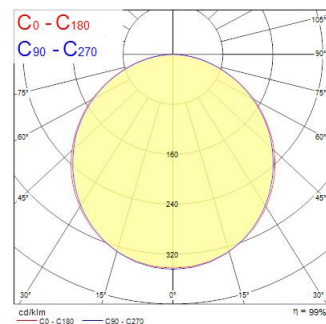

START Panel Flat 625x625 HE DALI 4300Lm 830

Code article 0047242

SYLVANIA

Edge lit LED flat panel. Low Flicker, 35 W, Warm White, 3000 K, 4300 lumens, high efficacy, 123 lm/W, Average lifespan: 120.000Hrs, PMMA opal diffuser, aluminium frame, steel body, push-dim DALI driver of TRIDONIC (LCA 45W 500–1400mA one4all SR PRE 28000672). (HxWxD) 10 x 621 x 621 mm

Atouts techniques

Dimensions (mm)

Photométrie

Distance [m]	Cone diameter [m]	Beam angle [°]	Beam diameter [m]	Beam diameter [m]	Beam diameter [m]	Illuminance [lx]
0.5	1.48 1.52	112.4° 111.9°	1414 138	1414 138	1414 138	354 213
1.0	2.95 3.04	112.4° 111.9°	638 58	638 58	638 58	354 213
1.5	4.43 4.57	112.4° 111.9°	354 31	354 31	354 31	226 140
2.0	5.91 6.09	112.4° 111.9°	226 20	226 20	226 20	140 88
2.5	7.38 7.61	112.4° 111.9°	140 13	140 13	140 13	88 55
3.0	8.86 9.13	112.4° 111.9°	88 8	88 8	88 8	55 34

Données optiques

Fixture luminous flux (lm)	4,150
Luminaire efficacy (lm/W)	119
Température de couleur (K)	3000
Couleur de lumière	Warm White
IRC (Ra)	80
Colour Variation Initial (SDCM)	SDCM5
Beam Angle (°)	120
Distribution type	Symmetric
Photobiological Risk Group	RG0

Durée de vie

Lifespan L70 B50

120000

START Panel Flat 625x625 HE DALI 4300Lm 830

Code article 0047242

SYLVANIA

Données physiques

Housing colour	RAL 9003 - Signal white
IP rating	IP40/20
IK rating	IK03
Longueur (mm)	621
Largeur (mm)	621
Nominal Product Height (mm)	10
Poids (kg)	2.636
Recessed Depth (mm)	38