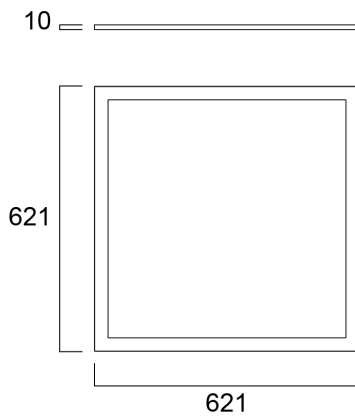

START Panel Flat 625x625 HE DALI 4300Lm 830

Code article 0047242

SYLVANIA

Edge lit LED flat panel. Low Flicker, 35 W, Warm White, 3000 K, 4300 lumens, high efficacy, 123 lm/W, Average lifespan: 120.000Hrs, PMMA opal diffuser, aluminium frame, steel body, push-dim DALI driver of TRIDONIC (LCA 45W 500–1400mA one4all SR PRE 28000672). (HxWxD) 10 x 621 x 621 mm

Atouts techniques

Dimensions (mm)

Photométrie

Distance [m]	Cone diameter [m]	Beam angle [°]	Beam diameter [m]	Beam diameter [m]	Beam diameter [m]	Illuminance [lx]
0.5	1.48 1.52	112.4° 111.9°	1414 138	1414 138	1414 138	354 213
1.0	2.95 3.04	112.4° 111.9°	638 58	638 58	638 58	354 213
1.5	4.43 4.57	112.4° 111.9°	354 31	354 31	354 31	226 140
2.0	5.91 6.09	112.4° 111.9°	226 20	226 20	226 20	140 88
2.5	7.38 7.61	112.4° 111.9°	140 13	140 13	140 13	88 55
3.0	8.86 9.13	112.4° 111.9°	88 8	88 8	88 8	55 34

Durée de vie

Lifespan L70 B50

120000

START Panel Flat 625x625 HE DALI 4300Lm 830

Code article 0047242

SYLVANIA

Données physiques

Housing colour	RAL 9003 - Signal white
IP rating	IP40/20
IK rating	IK03
Longueur (mm)	621
Largeur (mm)	621
Nominal Product Height (mm)	10
Poids (kg)	2.636
Recessed Depth (mm)	38

Emballage

Product EAN number	5410288472423
Longueur simple de l'emballage (cm)	65.5
Largeur simple de l'emballage (cm)	4.4
Packaging single depth (cm)	70.0
DUN14 (inner)	15410288472420
Units per outer package	2
Packaging outer length / height (cm)	67.5
Packaging outer width (cm)	10.8
Packaging outer depth (cm)	72.0