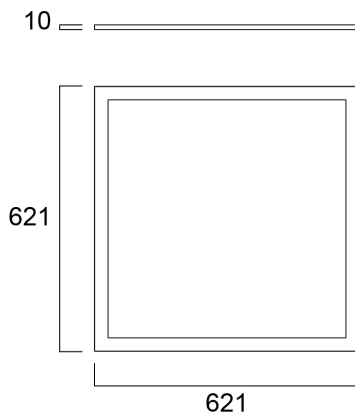

# START Panel Flat UGR19 625x625 4000Lm 830

Code article 0047244

**SYLVANIA**

Edge lit LED flat panel with low glare (UGR<19). Low Flicker, 40 W, Warm White, 3000 K, 4000 lumens, 100 lm/W, Average lifespan: 120.000Hrs, prismatic diffuser, aluminium frame, steel body, electronic non dimmable driver. (HxWxD) 10 x 621 x 621 mm

### Dimensions (mm)

## Données physiques

Housing colour	RAL 9003 - Signal white
IP rating	IP40/20
IK rating	IK03
Diffuser finish	Prismatic
Longueur (mm)	621
Largeur (mm)	621
Nominal Product Height (mm)	10
Poids (kg)	2.778
Recessed Depth (mm)	38

## Emballage

Product EAN number	5410288472447
Longueur simple de l'emballage (cm)	65.5
Largeur simple de l'emballage (cm)	4.4
Packaging single depth (cm)	70.0
DUN14 (inner)	15410288472444
Units per outer package	2
Packaging outer length / height (cm)	67.5
Packaging outer width (cm)	10.8
Packaging outer depth (cm)	72.0