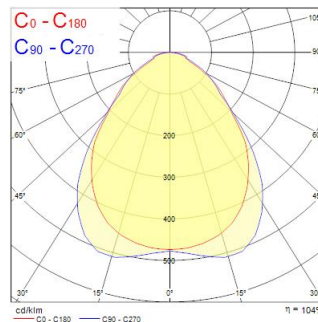

# START Panel Flat UGR19 625x625 4000Lm 830

Code article 0047244

**SYLVANIA**

Edge lit LED flat panel with low glare (UGR<19). Low Flicker, 40 W, Warm White, 3000 K, 4000 lumens, 100 lm/W, Average lifespan: 120.000Hrs, prismatic diffuser, aluminium frame, steel body, electronic non dimmable driver. (HxWxD) 10 x 621 x 621 mm

### Dimensions (mm)

### Photométrie

Distance [m]	Cone diameter [m]	Beam diameter [m]	Illuminance [lx]
0.5	0.94	0.94	799
1.0	1.88	1.88	399
1.5	2.82	2.82	266
2.0	3.76	3.76	199
2.5	4.70	4.70	159
3.0	5.63	5.63	139

Distance [m] Cone diameter [m] Beam diameter [m] Illuminance [lx]  
C0 - C180 (Half beam angle: 86.4°)