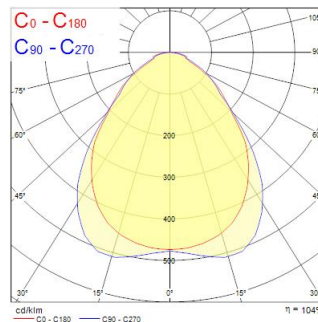

### Dimensions (mm)

### Photométrie

Distance [m]	Cone diameter [m]	Beam diameter [m]	Illuminance [lx]
0.5	0.94	0.94	799
1.0	1.88	1.88	399
1.5	2.82	2.82	266
2.0	3.76	3.76	199
2.5	4.70	4.70	159
3.0	5.63	5.63	139

Distance [m] Cone diameter [m] Illuminance [lx]  
C0 - C180 (Half beam angle: 86.4°)