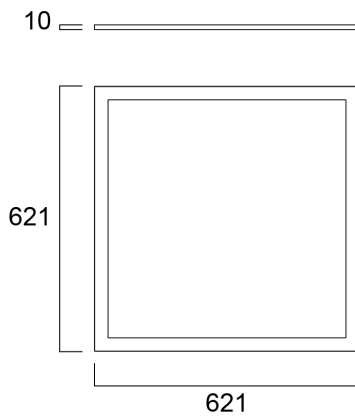

# START Panel Flat UGR19 625x625 DALI 4000Lm 830

Code article 0047246

**SYLVANIA**

Edge lit LED flat panel with low glare (UGR<19). Low Flicker, 40 W, Warm White, 3000 K, 4000 lumens, 100 lm/W, Average lifespan: 120.000Hrs, prismatic diffuser, aluminium frame, steel body, push-dim DALI driver of TRIDONIC. (HxWxD) 10 x 621 x 621 mm

### Dimensions (mm)

## Données physiques

Housing colour	RAL 9003 - Signal white
IP rating	IP40/20
IK rating	IK03
Diffuser finish	Prismatic
Longueur (mm)	621
Largeur (mm)	621
Nominal Product Height (mm)	10
Poids (kg)	2.778
Recessed Depth (mm)	38

## Emballage

Product EAN number	5410288472461
Longueur simple de l'emballage (cm)	65.5
Largeur simple de l'emballage (cm)	4.4
Packaging single depth (cm)	70.0
DUN14 (inner)	15410288472468
Units per outer package	2
Packaging outer length / height (cm)	67.5
Packaging outer width (cm)	10.8
Packaging outer depth (cm)	72.0