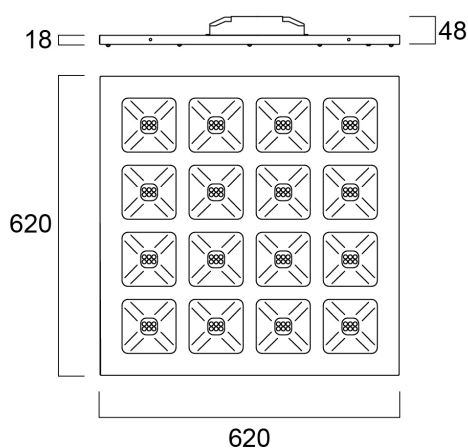

# QUADRO UGR16 625x625 MULTIPOWER 2250-4650LM 840

Code article 0047256

**SYLVANIA**

**PRO**<sup>TM</sup>

Unique stylish recessed modular Led luminaire, ideal for general indoor lighting applications such as breakout areas, offices and meeting rooms. Steel frame with integrated reflector, passive cooling. Low glaring UGR<16. RG1, 75 degree beam angle , optical system: white painted reflector with total internal reflection lenses. Light color temperature: 4000K Neutral White, total system power: 34W , total fixture output: 4650lm, efficacy: 150 lm/W, Ra80 typical, LED chromacity: 3 step MacAdam ellipse (SDCM3), lifespan: 77,000 hours at 80% of the original output (L80B20), IR/UV free light source without heat radiation, operating voltage: 220-240V / 50-60Hz, low flicker, non-dimmable 8-step Multipower driver (15W 2250lm, 18W 2650lm, 21W 3150lm, 24W 3500lm, 27W 3950lm, 30W 4250lm, 32W 4500lm, 34W 4650lm), electrical protection: Class II. Degree of Protection: IP40/IP20, suitable for indoor environment only. Nominal size: 620x620mm, Loop in / loop out wiring, safety cables included, 18mm nominal height, RAL 9003 - Signal white color frame, weight: 3,4Kg.

### Dimensions (mm)

## Emballage

Product EAN number	5410288472560
Longueur simple de l'emballage (cm)	62.9
Largeur simple de l'emballage (cm)	3.0
Packaging single depth (cm)	68.9
DUN14 (inner)	15410288472567
Units per outer package	4
Packaging outer length / height (cm)	70.7
Packaging outer width (cm)	15.1
Packaging outer depth (cm)	65.4