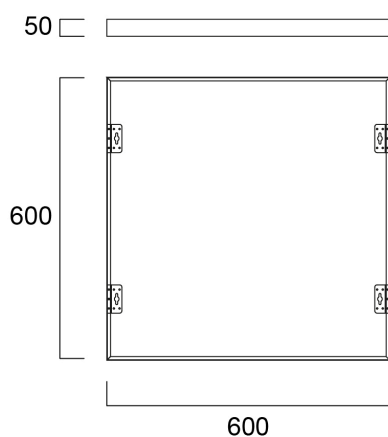

START Panel Flat 600x600 Surface Mounting Kit G2

Code article 0047265

SYLVANIA

Surface Mounting Kit for START Panel Flat range. RAL9003. Height of 50 mm.

Atouts techniques

Dimensions (mm)

Photométrie

Données générales

Nom du produit	START Panel Flat 600x600 Surface Mounting Kit G2
Technologie	Accessory
Type d'accessoire	Mounting
Environment	Interior
General application	Education, Hospitality, Office, Retail
ETIM Class	EC002557
Numéro virtuel FI	4278062
Warranty	5 ans

Données physiques

Housing colour	RAL 9003 - Signal white
Longueur (mm)	601
Largeur (mm)	601
Nominal Product Height (mm)	50
Poids (kg)	0.845

START Panel Flat 600x600 Surface Mounting Kit G2

Code article 0047265

SYLVANIA

Emballage

Product EAN number	5410288472652
Longueur simple de l'emballage (cm)	8.0
Largeur simple de l'emballage (cm)	6.0
Packaging single depth (cm)	62.0
DUN14 (inner)	15410288472659
Units per outer package	6
Packaging outer length / height (cm)	63.5
Packaging outer width (cm)	20.5
Packaging outer depth (cm)	18.5