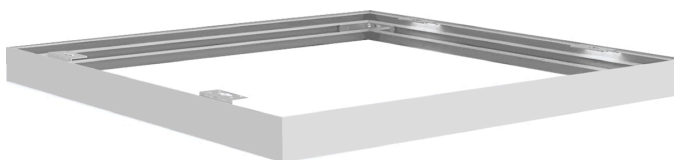

START Panel Flat 600x600 Surface Mounting Kit G2

Code article 0047265

SYLVANIA

Surface Mounting Kit for START Panel Flat range. RAL9003. Height of 50 mm.

Atouts techniques

Dimensions (mm)

Photométrie

Données générales

Nom du produit	START Panel Flat 600x600 Surface Mounting Kit G2
Technologie	Accessory
Type d'accessoire	Mounting
Environment	Interior
General application	Education, Hospitality, Office, Retail
ETIM Class	EC002557
Numéro virtuel FI	4278062
Warranty	5 ans

Données physiques

Housing colour	RAL 9003 - Signal white
Longueur (mm)	601
Largeur (mm)	601
Nominal Product Height (mm)	50
Poids (kg)	0.845

START Panel Flat 600x600 Surface Mounting Kit G2

Code article 0047265

SYLVANIA

Emballage

Product EAN number	5410288472652
Longueur simple de l'emballage (cm)	8.0
Largeur simple de l'emballage (cm)	6.0
Packaging single depth (cm)	62.0
DUN14 (inner)	15410288472659
Units per outer package	6
Packaging outer length / height (cm)	63.5
Packaging outer width (cm)	20.5
Packaging outer depth (cm)	18.5