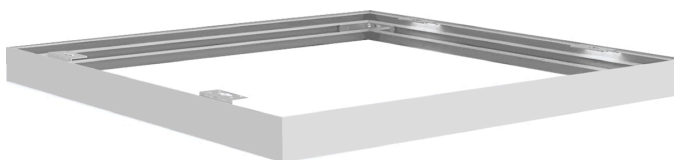

# START Panel Flat 625x625 Surface Mounting Kit G2

Code article 0047266

**SYLVANIA**

Surface Mounting Kit for START Panel Flat range. RAL9003. Height of 50 mm.

### Dimensions (mm)