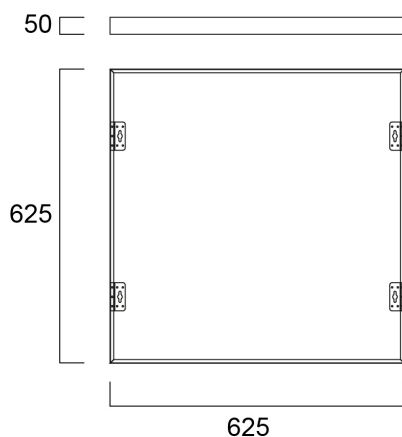

# START Panel Flat 625x625 Surface Mounting Kit G2

Code article 0047266

**SYLVANIA**

Surface Mounting Kit for START Panel Flat range. RAL9003. Height of 50 mm.

### Dimensions (mm)

### Données physiques

Housing colour	RAL 9003 - Signal white
Longueur (mm)	626
Largeur (mm)	626
Nominal Product Height (mm)	50
Poids (kg)	0.867

## Emballage

Product EAN number	5410288472669
Longueur simple de l'emballage (cm)	8.0
Largeur simple de l'emballage (cm)	6.0
Packaging single depth (cm)	65.0
DUN14 (inner)	15410288472666
Units per outer package	6
Packaging outer length / height (cm)	66.5
Packaging outer width (cm)	20.5
Packaging outer depth (cm)	18.5