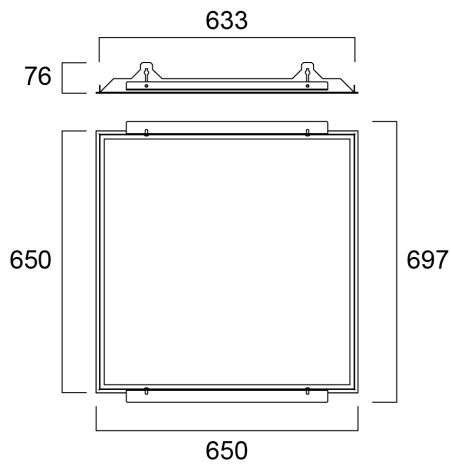

PLASTERBOARD FRAME 625X625

Code article 0047417

SYLVANIA

Plasterboard ceiling frame accessory for panels (625x625mm), 650x697x76mm, includes side brackets, screws and washers. RAL9003. Suggested cut-out size 635x635mm.

Atouts techniques

Dimensions (mm)

Photométrie

PLASTERBOARD FRAME 625X625

Code article 0047417

SYLVANIA

Données générales

Nom du produit	PLASTERBOARD FRAME 625X625
Technologie	Accessory
Type d'accessoire	Mounting
Housing	Steel
Montage	Ceiling recessed mounting
Environment	Interior
General application	Education, Hospitality, Office, Retail
ETIM Class	EC002557
Warranty	5 ans

Données physiques

Housing colour	RAL 9003 - Signal white
Longueur (mm)	650
Largeur (mm)	650
Nominal Product Height (mm)	80
Poids (kg)	2.0

Emballage

Product EAN number	5410288474175
Longueur simple de l'emballage (cm)	66.5
Largeur simple de l'emballage (cm)	66.5
Packaging single depth (cm)	8.4
DUN14 (inner)	05410288474175
Units per outer package	1
Packaging outer length / height (cm)	66.5
Packaging outer width (cm)	66.5
Packaging outer depth (cm)	8.4