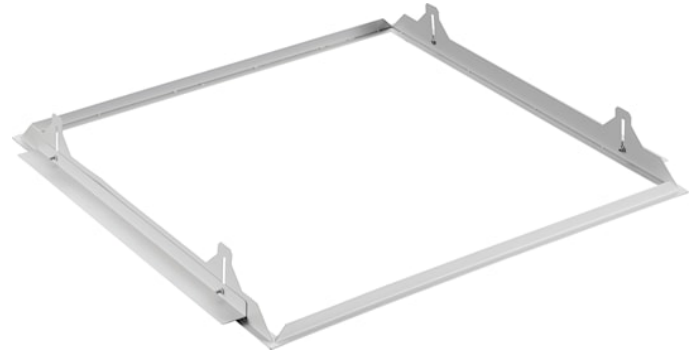

PLASTERBOARD FRAME 625X625

Code article 0047417

SYLVANIA

Plasterboard ceiling frame accessory for panels (625x625mm), 650x697x76mm, includes side brackets, screws and washers. RAL9003. Suggested cut-out size 635x635mm.

Atouts techniques

Dimensions (mm)

Photométrie

PLASTERBOARD FRAME 625X625

Code article 0047417

SYLVANIA

Données générales

Nom du produit	PLASTERBOARD FRAME 625X625
Technologie	Accessory
Type d'accessoire	Mounting
Housing	Steel
Montage	Ceiling recessed mounting
Environment	Interior
General application	Education, Hospitality, Office, Retail
ETIM Class	EC002557
Warranty	5 ans

Données physiques

Housing colour	RAL 9003 - Signal white
Longueur (mm)	650
Largeur (mm)	650
Nominal Product Height (mm)	80
Poids (kg)	2.0

Emballage

Product EAN number	5410288474175
Longueur simple de l'emballage (cm)	66.5
Largeur simple de l'emballage (cm)	66.5
Packaging single depth (cm)	8.4
DUN14 (inner)	05410288474175
Units per outer package	1
Packaging outer length / height (cm)	66.5
Packaging outer width (cm)	66.5
Packaging outer depth (cm)	8.4