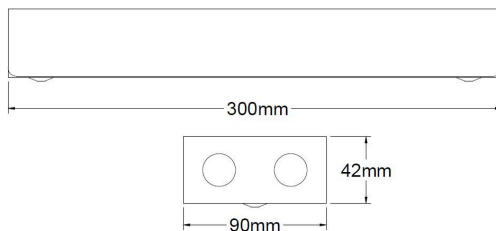

PANEL 80V EMERGENCY KIT

Code article 0047579

SYLVANIA

6-80V emergency accessory pack for panels, includes 3 x 4Ah D Cell Ni-Cd, 5W power consumption, LED current limit 350mA, Battery current limit 1100mA, 24 hour charge period, Power factor 0.9, mains frequency 50Hz, charge current 200mA nominal. Do not use with surface mounting kits with panels.

Atouts techniques

Dimensions (mm)

Photométrie

Données générales

Nom du produit	PANEL 80V EMERGENCY KIT
Technologie	Accessory
Type d'accessoire	Electrical
Housing	Steel
Environment	Interior
General application	Education, Hospitality, Office, Retail
ETIM Class	EC000471
Numéro virtuel SE	7016423
Warranty	3 ans

Caractéristiques électriques

Emergency duration (h)	3
Electrical protection	Class I

Données physiques

Longueur (mm)	300
Largeur (mm)	90
Nominal Product Height (mm)	42
Poids (kg)	1.3
Recessed Depth (mm)	29

Données optiques

Chromaticité réglable | N

PANEL 80V EMERGENCY KIT

Code article 0047579

SYLVANIA

Emballage

Product EAN number	5410288475790
Longueur simple de l'emballage (cm)	38.0
Largeur simple de l'emballage (cm)	10.0
Packaging single depth (cm)	6.0
DUN14 (inner)	05410288475790
Units per outer package	1
Packaging outer length / height (cm)	63.505
Packaging outer width (cm)	34.0
Packaging outer depth (cm)	35.0