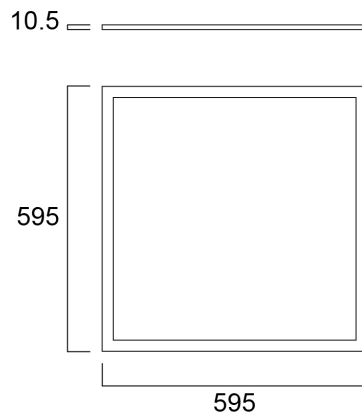

START FLAT PANEL LED 600 4000K G2

Code article 0047751

SYLVANIA

Edge lit LED flat panel. Low Flicker, 39 W, Neutral White, 4000 K, 4000 lumens, 104 lm/W, 50000 hours lifetime (L70), PMMA opal diffuser, aluminium frame, steel body, electronic non dimmable driver. (HxWxD) 10.5 x 595 x 595 mm

Atouts techniques

Dimensions (mm)

Photométrie

Distance [m]	Cone diameter [m]	Illuminance [lx]
0.5	1.83 1.44	870 454 521
1.0	3.07 2.89	149 116 131
1.5	4.60 4.33	63 42 48
2.0	6.14 5.76	36 28 31
2.5	7.67 7.22	22 19 21
3.0	9.20 8.67	16 13 15

Distance [m] Cone diameter [m] Illuminance [lx]
— C0 - C180 (Half beam angle: 113.6°)
— C90 - C270 (Half beam angle: 113.6°)

START FLAT PANEL LED 600 4000K G2

Code article 0047751

SYLVANIA

Données générales

Durée de vie

Lifespan L70 B50	50000
------------------	-------

Données physiques

Housing colour	White
IP rating	IP40/20
IK rating	IK03
Diffuser material	PMMA Acrylic
Longueur (mm)	595
Largeur (mm)	595
Nominal Product Height (mm)	10.5
Poids (kg)	2.914