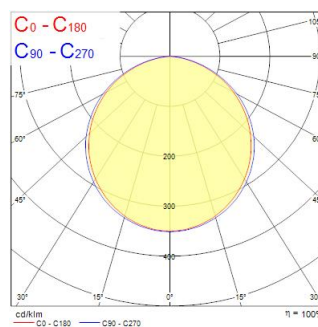

START FLAT PANEL LED 600 4000K G2

Code article 0047751

SYLVANIA

Edge lit LED flat panel. Low Flicker, 39 W, Neutral White, 4000 K, 4000 lumens, 104 lm/W, 50000 hours lifetime (L70), PMMA opal diffuser, aluminium frame, steel body, electronic non dimmable driver. (HxWxD) 10.5 x 595 x 595 mm

Atouts techniques

Dimensions (mm)

Photométrie

Distance [m]	Cone diameter [m]	Illuminance [lx]
0.5	1.83 1.44	870 454 521
1.0	3.07 2.89	149 116 131
1.5	4.60 4.33	63 42 48
2.0	6.14 5.76	36 28 31
2.5	7.67 7.22	22 19 21
3.0	9.20 8.67	16 13 15

Distance [m] Cone diameter [m] Illuminance [lx]
— C0 - C180 (Half beam angle: 113.6°)
— C90 - C270 (Half beam angle: 113.6°)

START FLAT PANEL LED 600 4000K G2

Code article 0047751

SYLVANIA

Données générales

Données optiques

Fixture luminous flux (lm)	4000
Luminaire efficacy (lm/W)	104
Température de couleur (K)	4000
Couleur de lumière	Neutral White
IRC (Ra)	80
Colour Variation Initial (SDCM)	SDCM3
Chromaticité réglable	N
Beam Angle (°)	15
Glare control	< 22
Photobiological Risk Group	RG0