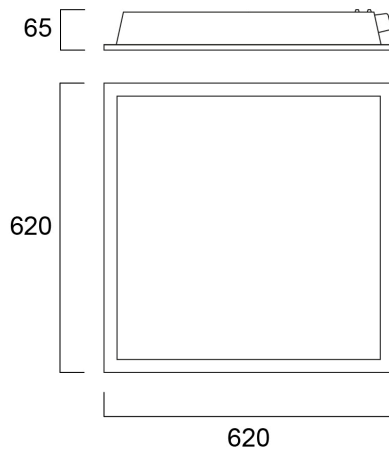

# START PANEL HO 625 3000K DALI G4

Code article 0047794

**SYLVANIA**

LED back-lit recessed panel, 3000K Warm White, 4500lm delivered from 36W, 125lm/W total system efficiency, energy efficient external DALI dimmable tridonic driver, even distribution of light throughout fixture, Average lifespan: 100.000Hrs, size (HxWxD) 620x620x65mm.

### Dimensions (mm)

## Données physiques

Housing colour	RAL 9016 - Traffic white / Bezel
IP rating	IP44/20
IK rating	IK03
Diffuser finish	Opal
Diffuser material	PC Polycarbonate
Longueur (mm)	620
Largeur (mm)	620
Nominal Product Height (mm)	63
Poids (kg)	3.3

## Emballage

Product EAN number	5410288477947
Longueur simple de l'emballage (cm)	63.5
Largeur simple de l'emballage (cm)	63.0
Packaging single depth (cm)	7.5
DUN14 (inner)	05410288477947
Units per outer package	20
Packaging outer length / height (cm)	129.0
Packaging outer width (cm)	81.0
Packaging outer depth (cm)	65.0