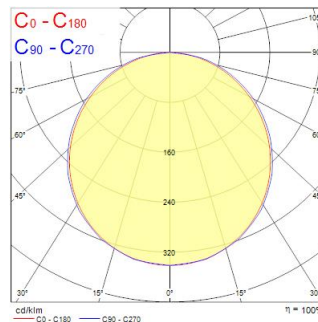

# START PANEL HO 625 4000K DALI G4

Code article 0047795

**SYLVANIA**

LED back-lit recessed panel, 4000K Neutral White, 4750lm delivered from 36W, 132lm/W total system efficiency, energy efficient external DALI dimmable tridonic driver, even distribution of light throughout fixture, Average lifespan: 100.000Hrs, size (HxWxD) 620x620x65mm.

### Dimensions (mm)

### Photométrie

Distance [m]	Cone diameter [m]	Illuminance [lx]
0.5	1.57 1.49	800 800 800
1.0	3.14 2.99	160 160 160
1.5	4.71 4.48	70 70 70
2.0	6.28 5.96	40 40 40
2.5	7.85 7.47	25 25 25
3.0	9.42 8.96	15 15 15