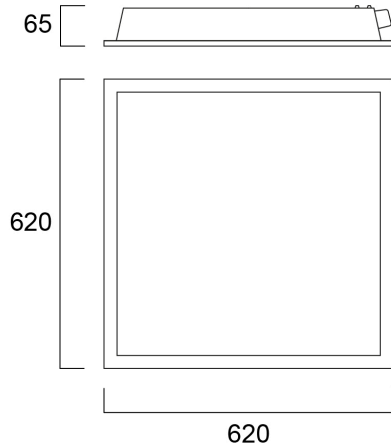

# START PANEL HO 625 4000K DALI G4

Code article 0047795

**SYLVANIA**

LED back-lit recessed panel, 4000K Neutral White, 4750lm delivered from 36W, 132lm/W total system efficiency, energy efficient external DALI dimmable tridonic driver, even distribution of light throughout fixture, Average lifespan: 100.000Hrs, size (HxWxD) 620x620x65mm.

### Dimensions (mm)

### Photométrie

Distance [m]	Cone diameter [m]	Illuminance [lx]
0.5	1.57 1.49	800 800 800
1.0	3.14 2.99	160 160 160
1.5	4.71 4.48	70 70 70
2.0	6.28 5.96	40 40 40
2.5	7.85 7.47	25 25 25
3.0	9.42 8.96	15 15 15

## Données physiques

Housing colour	RAL 9016 - Traffic white / Bezel
IP rating	IP44/20
IK rating	IK03
Diffuser finish	Opal
Diffuser material	PC Polycarbonate
Longueur (mm)	620
Largeur (mm)	620
Nominal Product Height (mm)	63
Poids (kg)	3.3