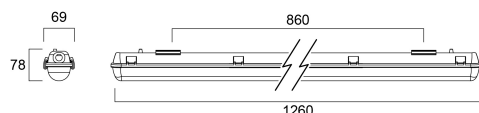

# START WATERPROOF 1200 HOUSING 1X

Code article 0047922

**SYLVANIA**

**START**<sup>TM</sup>

• Luminaire, polycarbonate housing • Single version, 1200mm • Protection type IP65 • Luminous flux and light colour vary depending on LED tubes used • To be used with T8 LED tubes • Easy to install with stainless steel fixing brackets included for ceiling mounting • Ideal for any industrial facilities, garages, car parks, workshops.

### Dimensions (mm)

## Données physiques

Housing colour	Grey
IP rating	IP65
IK rating	IK08
Diffuser finish	Transparent
Diffuser material	PC Polycarbonate
Longueur (mm)	1260
Largeur (mm)	69
Nominal Product Height (mm)	78
Poids (kg)	0.81

## Emballage

Product EAN number	5410288479224
Longueur simple de l'emballage (cm)	128.0
Largeur simple de l'emballage (cm)	6.9
Packaging single depth (cm)	5.2
DUN14 (inner)	15410288479221
Units per outer package	1
Packaging outer length / height (cm)	128.0
Packaging outer width (cm)	6.9
Packaging outer depth (cm)	5.2