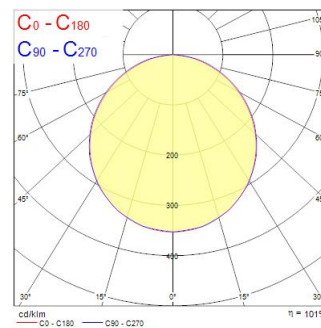

Photométrie

Distance [m]	Cone diameter [m]	Beam angle [°]	Illuminance [lx]
0.5	1.52 1.49	50° 56.7° 56.1°	2688 215 223
1.0	3.04 2.98	50° 56.7° 56.1°	642 83 88
1.5	4.57 4.46	50° 56.7° 56.1°	285 24 25
2.0	6.08 5.95	50° 56.7° 56.1°	161 13 14
2.5	7.61 7.44	50° 56.7° 56.1°	103 9 9
3.0	9.13 8.93	50° 56.7° 56.1°	71 8 8

Distance [m]   Cone diameter [m]   Illuminance [lx]
— C0 - C180 (Half beam angle: 112.2°)
— C90 - C270 (Half beam angle: 113.4°)