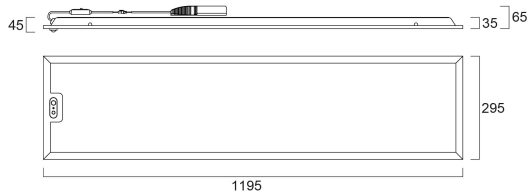

Atouts techniques

Dimensions (mm)