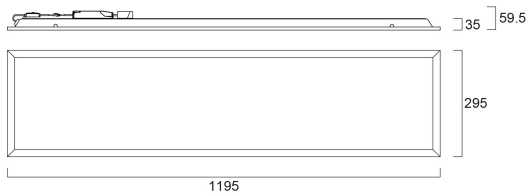

Atouts techniques

Dimensions (mm)