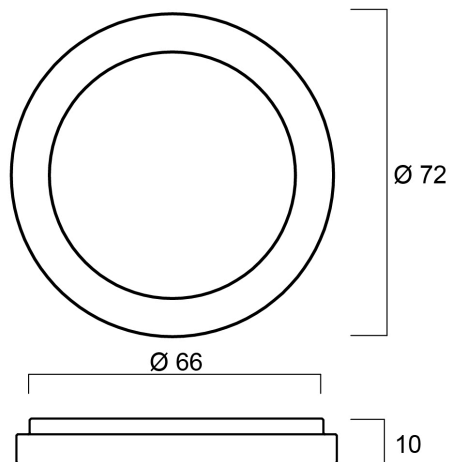

# INTERRATA ADJUSTABLE S FROSTED GLASS

Code article 0049046

**SYLVANIA**

Frosted glass for the S size adjustable Interrata.

### Dimensions (mm)

## Données physiques

Poids (kg) | 0.073

## Emballage

Product EAN number	5410288490465
Longueur simple de l'emballage (cm)	5.5
Largeur simple de l'emballage (cm)	5.5
Packaging single depth (cm)	0.8
DUN14 (inner)	15410288490462
Units per inner package	5
Packaging inner length / height (cm)	8.5
Packaging inner width (cm)	6.0
Packaging inner depth (cm)	8.5
DUN14 (outer)	25410288490469
Units per outer package	100
Packaging outer length / height (cm)	32.0
Packaging outer width (cm)	18.0
Packaging outer depth (cm)	19.0