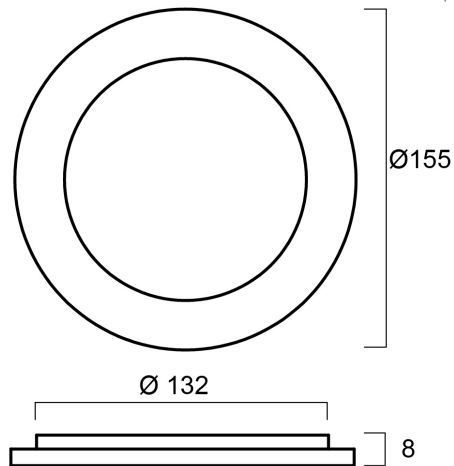

INTERRATA ADJUSTABLE M FROSTED GLASS

Code article 0049047

SYLVANIA

Frosted glass for the M size adjustable Interrata.

Atouts techniques

Dimensions (mm)

Photométrie

INTERRATA ADJUSTABLE M FROSTED GLASS

Code article 0049047

SYLVANIA

Données générales

| | |
|---------------------|--|
| Nom du produit | INTERRATA ADJUSTABLE M FROSTED GLASS |
| Technologie | Accessory |
| Housing | Glass |
| Montage | Ground recessed |
| General application | Hospitality, Museums & Galleries, Office, Residential & Consumer |
| ETIM Class | EC002558 |
| Numéro virtuel FI | 4579510 |
| Warranty | 5 ans |

Données physiques

Poids (kg) | 0.4

Emballage

| | |
|--------------------------------------|----------------|
| Product EAN number | 5410288490472 |
| Longueur simple de l'emballage (cm) | 15.5 |
| Largeur simple de l'emballage (cm) | 15.5 |
| Packaging single depth (cm) | 0.8 |
| DUN14 (inner) | 15410288490479 |
| Units per inner package | 5 |
| Packaging inner length / height (cm) | 16.5 |
| Packaging inner width (cm) | 6.0 |
| Packaging inner depth (cm) | 16.5 |
| DUN14 (outer) | 25410288490476 |
| Units per outer package | 20 |
| Packaging outer length / height (cm) | 26.0 |
| Packaging outer width (cm) | 18.0 |
| Packaging outer depth (cm) | 18.0 |