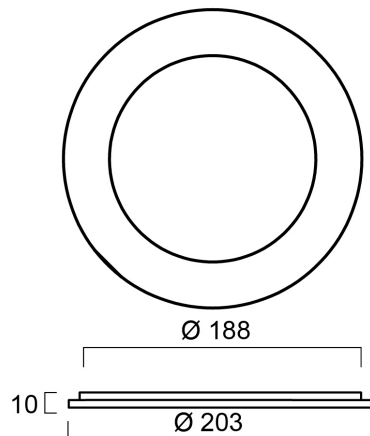

INTERRATA ADJUSTABLE L FROSTED GLASS

Code article 0049048

SYLVANIA

PROTM

CE UK
CA

Frosted glass for the L size adjustable Interrata.

Atouts techniques

Dimensions (mm)

Photométrie

INTERRATA ADJUSTABLE L FROSTED GLASS

Code article 0049048

SYLVANIA

Données générales

Nom du produit	INTERRATA ADJUSTABLE L FROSTED GLASS
Technologie	Non - Electrical Device
Housing	Glass
Montage	Ground recessed
General application	Hospitality, Museums & Galleries, Office, Residential & Consumer
ETIM Class	EC002558
Numéro virtuel FI	4579511
Warranty	5 ans

Données physiques

Poids (kg) | 0.73

Emballage

Product EAN number	5410288490489
Longueur simple de l'emballage (cm)	20.3
Largeur simple de l'emballage (cm)	20.3
Packaging single depth (cm)	1.0
DUN14 (inner)	15410288490486
Units per inner package	5
Packaging inner length / height (cm)	21.5
Packaging inner width (cm)	6.0
Packaging inner depth (cm)	21.5
DUN14 (outer)	25410288490483
Units per outer package	10
Packaging outer length / height (cm)	23.0
Packaging outer width (cm)	13.5
Packaging outer depth (cm)	23.0