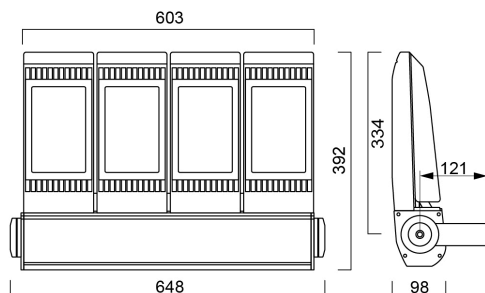

### Dimensions (mm)

## Données physiques

Housing colour	RAL 9006 - Aluminium
IP rating	IP66
IK rating	IK08
Diffuser finish	Transparent
Diffuser material	Glass
Longueur (mm)	648
Largeur (mm)	98
Nominal Product Height (mm)	392
Poids (kg)	15.844
Wind Area (m <sup>2</sup> )	0.236

## Emballage

Product EAN number	5410288491295
Longueur simple de l'emballage (cm)	52.7
Largeur simple de l'emballage (cm)	70.1
Packaging single depth (cm)	16.5
DUN14 (inner)	05410288491295
Units per outer package	1
Packaging outer length / height (cm)	52.7
Packaging outer width (cm)	70.1
Packaging outer depth (cm)	16.5