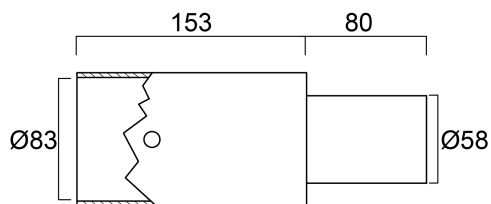

Zephyr 76-60mm post top adapter

Code article 0049987

SYLVANIA

PROTM

CE UK
CA

76-60mm adapter to reduce the 76mm pole diameter to 60mm in case of post top installation. of road lighting luminaires.

Atouts techniques

Dimensions (mm)

Photométrie

Données générales

Nom du produit	Zephyr 76-60mm post top adapter
Technologie	Non - Electrical Device
Housing	Aluminium
General application	Logistics & Industry
ETIM Class	EC002557
Warranty	5 ans

Données physiques

Housing colour	RAL 9022 - Pearl light grey
Poids (kg)	1.0

Zephyr 76-60mm post top adapter

Code article 0049987

SYLVANIA

Emballage

Product EAN number	5410288499871
Longueur simple de l'emballage (cm)	11.0
Largeur simple de l'emballage (cm)	9.5
Packaging single depth (cm)	25.0
DUN14 (inner)	15410288499878
Units per outer package	6
Packaging outer length / height (cm)	31.0
Packaging outer width (cm)	19.5
Packaging outer depth (cm)	25.0