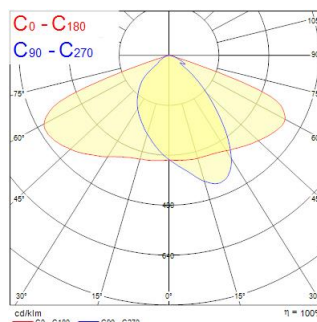

Zephyr Large 3500LM 4K CLI Grey

Code article 0050072

SYLVANIA

PRO

LED Lantern complete with 60mm side entry spigot and supplied with 0.5 metre mains supply cable, die-cast aluminium housing, polycarbonate cover, IP66, IK08, Class I, 4000K (Neutral White), Non-dimmable, 3500lm, 29W, 121lm/W, CRI80, Lifespan 90,000hrs L70:B50, (LxWxD) 484 x 209 x 98mm.

Atouts techniques

Dimensions (mm)

Photométrie

Zephyr Large 3500LM 4K CLI Grey

Code article 0050072

SYLVANIA

Données générales

Nom du produit	Zephyr Large 3500LM 4K CLI Grey
Technologie	LED
Cap/Base	N/A
Housing	Aluminium
General application	Education, Hospitality, Logistics & Industry, Office, Retail
Operating temperature range (°C)	-30°C...+50°C
Performance ambient temperature Tq (°C)	25
ETIM Class	EC000062
Numéro virtuel FI	4579640
Warranty	5 ans

Données optiques

Fixture luminous flux (lm)	3500
Luminaire efficacy (lm/W)	121
Température de couleur (K)	4000
Couleur de lumière	Neutral White
IRC (Ra)	80
Colour Variation Initial (SDCM)	SDCM5
Photobiological Risk Group	RG1

Durée de vie

Lifespan L70 B50	90000
Lifespan L80 B50	90000
Lifespan L80 B20	90000

Zephyr Large 3500LM 4K CLI Grey

Code article 0050072

SYLVANIA

Données physiques

Housing colour	Grey
IP rating	IP66
IK rating	IK08
Diffuser material	PC Polycarbonate
Longueur (mm)	484
Largeur (mm)	209
Nominal Product Height (mm)	98
Poids (kg)	2.88