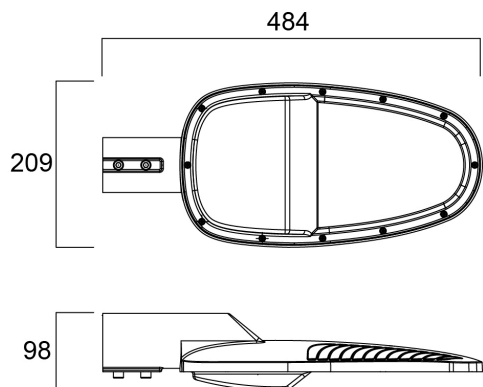

Zephyr Large 3500LM 4K CLI Grey

Code article 0050072

SYLVANIA

PRO

LED Lantern complete with 60mm side entry spigot and supplied with 0.5 metre mains supply cable, die-cast aluminium housing, polycarbonate cover, IP66, IK08, Class I, 4000K (Neutral White), Non-dimmable, 3500lm, 29W, 121lm/W, CRI80, Lifespan 90,000hrs L70:B50, (LxWxD) 484 x 209 x 98mm.

Atouts techniques

Dimensions (mm)

Photométrie

Zephyr Large 3500LM 4K CLI Grey

Code article 0050072

SYLVANIA

Données générales

Nom du produit	Zephyr Large 3500LM 4K CLI Grey
Technologie	LED
Cap/Base	N/A
Housing	Aluminium
General application	Education, Hospitality, Logistics & Industry, Office, Retail
Operating temperature range (°C)	-30°C...+50°C
Performance ambient temperature Tq (°C)	25
ETIM Class	EC000062
Numéro virtuel FI	4579640
Warranty	5 ans

Durée de vie

Lifespan L70 B50	90000
Lifespan L80 B50	90000
Lifespan L80 B20	90000

Zephyr Large 3500LM 4K CLI Grey

Code article 0050072

SYLVANIA

Données physiques

Housing colour	Grey
IP rating	IP66
IK rating	IK08
Diffuser material	PC Polycarbonate
Longueur (mm)	484
Largeur (mm)	209
Nominal Product Height (mm)	98
Poids (kg)	2.88

Emballage

Product EAN number	5410288500720
Longueur simple de l'emballage (cm)	51.7
Largeur simple de l'emballage (cm)	24.7
Packaging single depth (cm)	14.5
DUN14 (inner)	05410288500720
Units per outer package	1
Packaging outer length / height (cm)	51.7
Packaging outer width (cm)	24.7
Packaging outer depth (cm)	14.5