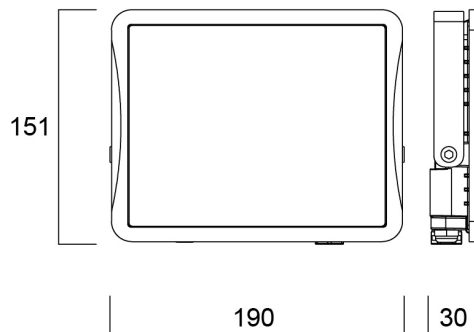

Start Flood Flat IP65 4650LM 830 Black

Code article 0050117

SYLVANIA

The streamlined, durable, lightweight die-cast aluminium body makes Start Flood Flat a perfect choice for building facades, car parks, garages and construction areas. The product includes 1 m pre-wired stripped cable and fitting bracket for quick and easy installation and the universal mounting bracket allows wall or surface mounting with the possibility of vertical tilting. Black (RAL9017) housing, white reflector, 4650 lm, 45 W, 103 lm/W, 3000K, non dimmable, CRI>80, IP65, IK06, Class I, lifespan L70:B50: 90000 hrs, 151 x 190 x 30 mm (L x W x H). Weight: 0.74kg.

Atouts techniques

Dimensions (mm)

Photométrie

Distance [m]	Cone diameter [m]	Beam diameter [m]	Beam diameter [ft]	Illuminance [lx]
0.5	1.54 1.51	0.77 0.755	2.53 2.48	1870 1930
1.0	3.08 3.01	1.54 1.51	5.06 4.96	935 965
1.5	4.62 4.52	2.31 2.26	7.59 7.48	623 640
2.0	6.16 6.02	3.08 3.01	10.12 9.94	465 478
2.5	7.70 7.53	3.85 3.76	12.65 12.48	370 378
3.0	9.24 9.03	4.62 4.51	15.18 14.96	300 308

Distance [m] Cone diameter [m] Illuminance [lx]
 — C0 - C180 (Half beam angle: 112.0°)
 — C90 - C270 (Half beam angle: 114.0°)

Start Flood Flat IP65 4650LM 830 Black

Code article 0050117

SYLVANIA

Données générales

Emballage

Product EAN number	5410288501178
Longueur simple de l'emballage (cm)	20.5
Largeur simple de l'emballage (cm)	4.5
Packaging single depth (cm)	18.0
DUN14 (inner)	15410288501175
Units per outer package	6
Packaging outer length / height (cm)	30.0
Packaging outer width (cm)	20.2
Packaging outer depth (cm)	20.0