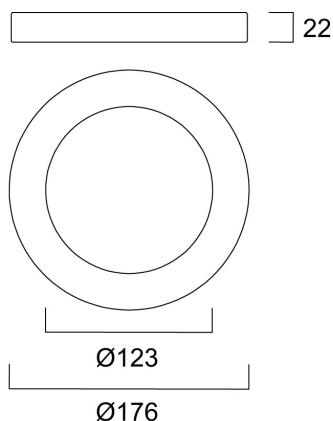

BRUSHED CHROME BEZEL 176

Code article 0053153

SYLVANIA

STARTTM

Brushed Chrome bezel as an optional accessory for START Downlight 5in1 . Can be attached to the product in a few seconds with the help of the twist and lock mechanism

Atouts techniques

Dimensions (mm)

Photométrie

Données générales

Nom du produit	BRUSHED CHROME BEZEL 176
Technologie	Non - Electrical Device
Type of accessory	Front ring
General application	Residential & Consumer
ETIM Class	EC002557
Warranty	3 ans

Données physiques

Nominal Product Height (mm)	22
Nominal Product Diameter (mm)	176
Poids (kg)	0.118

BRUSHED CHROME BEZEL 176

Code article 0053153

SYLVANIA

Emballage

Product EAN number	5410288531533
Longueur simple de l'emballage (cm)	18.1
Largeur simple de l'emballage (cm)	2.7
Packaging single depth (cm)	18.1
DUN14 (inner)	15410288531530
Units per outer package	40
Packaging outer length / height (cm)	37.7
Packaging outer width (cm)	29.3
Packaging outer depth (cm)	38.8