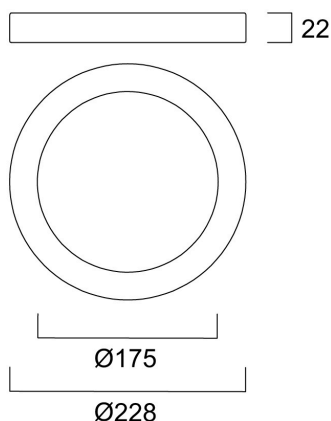

BRUSHED CHROME BEZEL 228

Code article 0053154

SYLVANIA

STARTTM

**CE UK
CA**

Brushed Chrome bezel as an optional accessory for START Downlight 5in1 . Can be attached to the product in a few seconds with the help of the twist and lock mechanism

Atouts techniques

Dimensions (mm)

Photométrie

Données générales

Nom du produit	BRUSHED CHROME BEZEL 228
Technologie	LED
Type of accessory	Front ring
General application	Residential & Consumer
ETIM Class	EC002557
Numéro virtuel FI	4278437
Warranty	3 ans

Données physiques

Nominal Product Height (mm)	22
Nominal Product Diameter (mm)	228
Poids (kg)	0.153

BRUSHED CHROME BEZEL 228

Code article 0053154

SYLVANIA

Emballage

Product EAN number	5410288531540
Longueur simple de l'emballage (cm)	23.3
Largeur simple de l'emballage (cm)	2.7
Packaging single depth (cm)	23.3
DUN14 (inner)	15410288531547
Units per outer package	32
Packaging outer length / height (cm)	48.1
Packaging outer width (cm)	23.7
Packaging outer depth (cm)	49.2