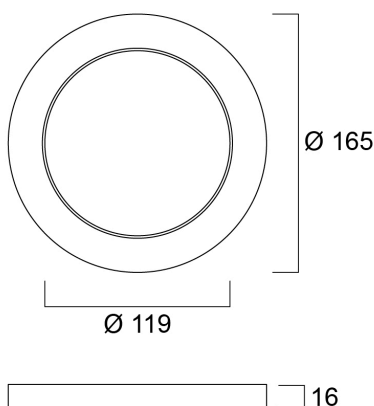

# Black Bezel 165

Code article 0053437

**SYLVANIA**

**START**<sup>TM</sup>

Black bezel as an optional accessory for START eco Downlight 5in1 (compatible SKUs of 0053412, 0053413). Can be attached to the product in a few seconds with the help of the magnetic design.

### Dimensions (mm)

### Données physiques

Longueur (mm)	165
Largeur (mm)	165
Nominal Product Height (mm)	16
Poids (kg)	0.085

## Emballage

Product EAN number	5410288534374
Longueur simple de l'emballage (cm)	17.1
Largeur simple de l'emballage (cm)	17.1
Packaging single depth (cm)	2.0
DUN14 (inner)	15410288534371
Units per outer package	40
Packaging outer length / height (cm)	36.0
Packaging outer width (cm)	22.5
Packaging outer depth (cm)	36.0