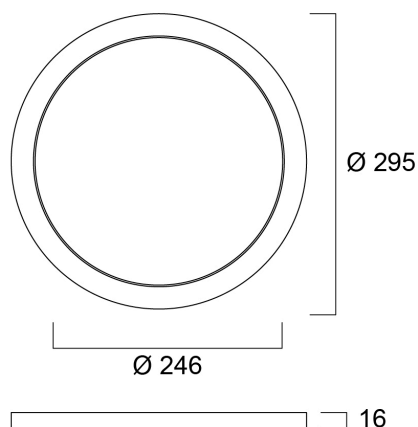

Black Bezel 295

Code article 0053439

SYLVANIA

START

Black bezel as an optional accessory for START eco Downlight 5in1 (compatible SKUs of 0053415, 0053416). Can be attached to the product in a few seconds with the help of the magnetic design.

Atouts techniques

Dimensions (mm)

Photométrie

Données générales

Nom du produit	Black Bezel 295
Technologie	Accessory
General application	Residential & Consumer
ETIM Class	EC002557
Numéro virtuel FI	4278113
Warranty	3 ans

Données physiques

Nominal Product Height (mm)	16
Nominal Product Diameter (mm)	295
Poids (kg)	0.17

Black Bezel 295

Code article 0053439

SYLVANIA

Emballage

Product EAN number	5410288534398
Longueur simple de l'emballage (cm)	29.9
Largeur simple de l'emballage (cm)	29.9
Packaging single depth (cm)	2.0
DUN14 (inner)	15410288534395
Units per outer package	10
Packaging outer length / height (cm)	31.5
Packaging outer width (cm)	22.5
Packaging outer depth (cm)	31.5