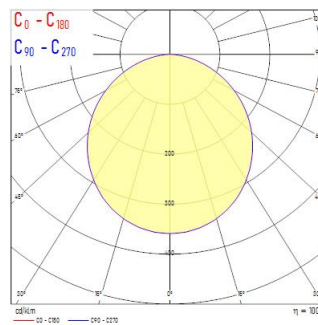

Photométrie

Distance [m]	Cone diameter [m]	Beam angle [°]	Beam diameter [m]	Illuminance [lx]
0.5	1.43	110°	2245	221
1.0	2.86	110°	596	55
1.5	4.28	110°	261	25
2.0	5.71	110°	147	14
2.5	7.14	110°	94	9
3.0	8.57	110°	66	6

Distance [m] Cone diameter [m] Illuminance [lx]
C0 - C180 (Half beam angle: 110.0°)