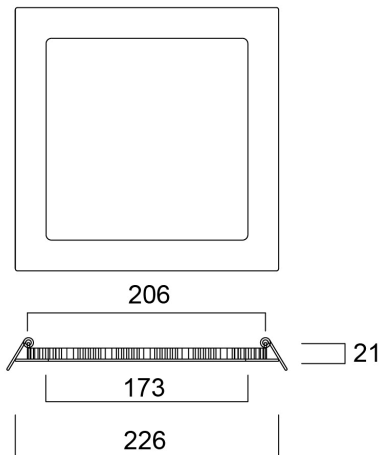

# START eco Downlight Flat 206 Square IP44 1650lm 830 DIM

Code article 0053939

**SYLVANIA**

START eco Downlight Flat IP44 DIM is an integrated LED recessed downlight with a separate, phase dimmable driver and loop in- out box, 17W; 1650Lm; 97Lm/W; 3000K; IP44 rated from the front; 30,000hrs (L70B50).

### Dimensions (mm)

### Photométrie

Distance [m]	Cone diameter [m]	Beam angle [°]	Beam diameter [m]	Illuminance [lx]
0.5	1.43	110°	2245	221
1.0	2.86	110°	596	55
1.5	4.28	110°	261	25
2.0	5.71	110°	147	14
2.5	7.14	110°	94	9
3.0	8.57	110°	66	6

## Emballage

Product EAN number	5410288539393
Longueur simple de l'emballage (cm)	29.0
Largeur simple de l'emballage (cm)	23.0
Packaging single depth (cm)	4.2
DUN14 (inner)	15410288539390
Units per outer package	10
Packaging outer length / height (cm)	47.5
Packaging outer width (cm)	23.0
Packaging outer depth (cm)	30.5