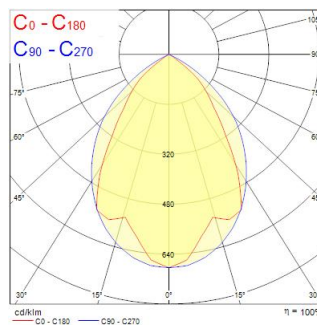

Photométrie