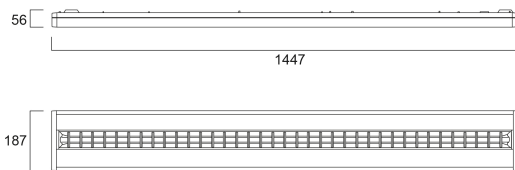

Atouts techniques

Dimensions (mm)